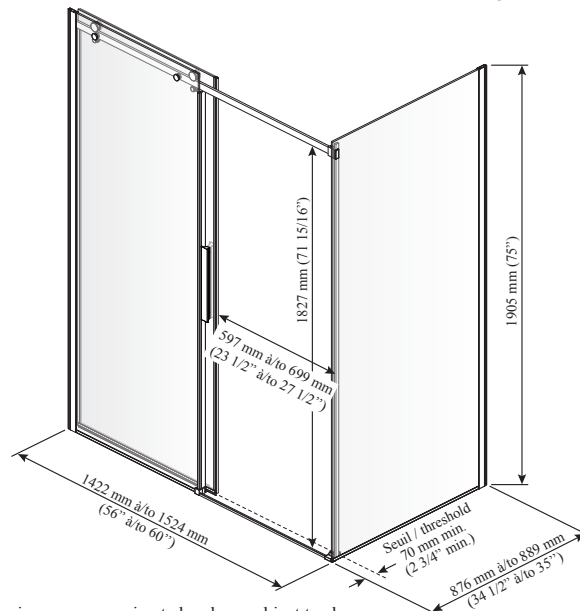

WARRANTY

Kalia Inc. guarantees all aspects of its products to be free of defects in material and workmanship for normal residential use. **Refer to the warranty included with the Kalia products for details.**

DR1238-XXX-000-001, DR1239-XXX-000, DR1233-XXX-000; Right door opening shown