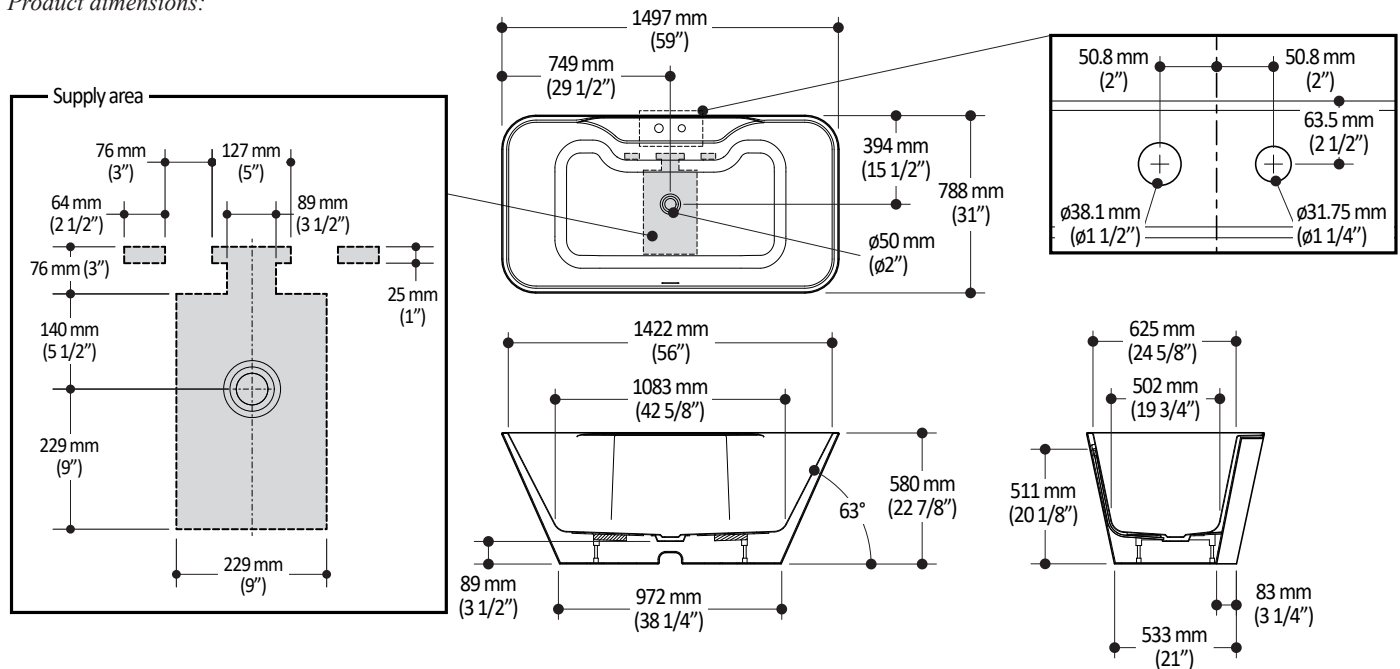

**BT2206-XXX-002 / BT2206-XXX-003**  
**Pre-drilled freestanding acrylic bathtub**

**SPECIFICATIONS**

**Features**

- 1 piece freestanding acrylic bathtub (seamless)
- Faucet included : BF2214-xxx
- 1497 x 788 x 580 mm (59 x 31 x 22 7/8 in)
- Above the floor drain
- Bathtub offering freestanding or against-the-wall installation
- Built-in and trimless linear overflow
- Pre-drilled for faucet
- White drain included
- Wide and lowered faucet area to prevent water leakage
- Ergonomic and comfortable backrest
- Leveling legs for easy installation
- Water capacity: 222.5 liters (58.8 gal)

Product dimensions:

**Important:** Dimensions are approximated and are subject to changes. Please refer to the installation instructions.