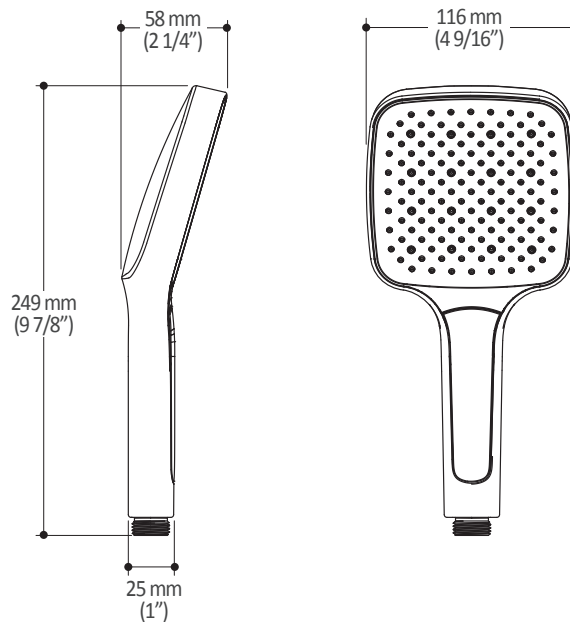

Important: Dimensions are approximated and are subject to changes. Please refer to the installation instructions.

ONCE UPON A TIME...WATER®

1355, 2nd Street, Industrial Park
Sainte-Marie (Québec)
Canada G6E 1G9

T 418-387-9090
1-877-GO-KALIA (1-87- 465-2542)
F 418 387-9089

KaliaStyle.com