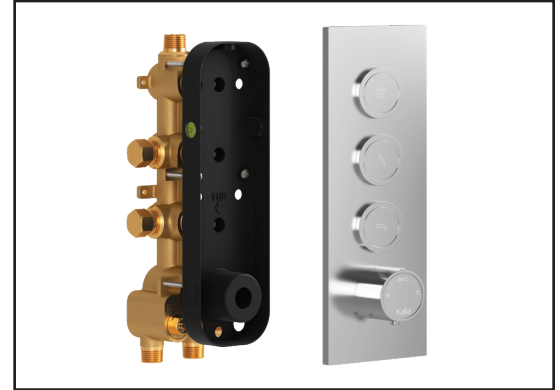

ONCE UPON A TIME...WATER®

BF2062

3-way AQUATONIK™ type T/P 1/2" push-button valve and decorative trim

SPECIFICATIONS

Features

- Solid brass construction
- Low-profile design
- Two male water inlets 1/2 NPT threaded or welded
- Male water outlets 1/2 NPT threaded or welded
- Horizontal or vertical installation
- One (1) high-flow outlet for tub spout
- Total adjustment of 25.4 mm (1")
- Back supports for better stability during installation included
- Operates up to 3 components simultaneously
- Integrated adjustable high-temperature limit
- Extra buttons included for custom shower configurations

Colors (Finishes)

- Chrome: BF2062-110
- Pure Nickel PVD: BF2062-125
- Matte Black: BF2062-160

Maximum flow rate

- 1 outlet: 31.9 L/min (7.42 gpm) at 60 psi
- 2 outlets: 32.3 L/min (8.53 gpm) at 60 psi
- 3 outlets: 33.5 L/min (8.85 gpm) at 60 psi

Certifications

The specified model meets or exceeds the following standards;

Installation Notes

This product must be installed following the installation instructions provided.

WARRANTY

Kalia Inc. guarantees all aspects of its products to be free of defects in material and workmanship for normal residential use. Refer to the warranty included with the Kalia products for details.