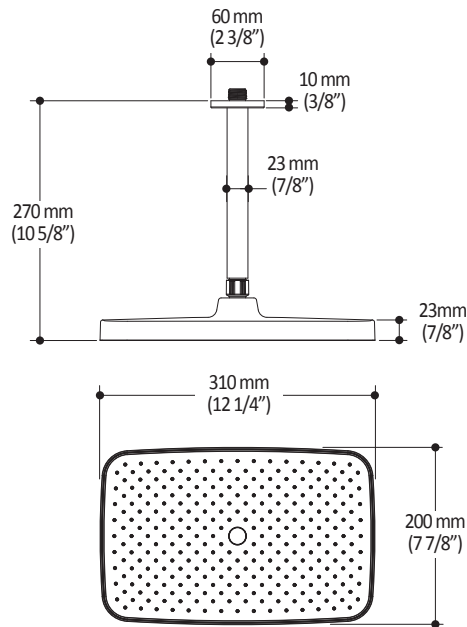

Important: Dimensions are approximated and are subject to changes. Please refer to the installation instructions.

ONCE UPON A TIME...WATER®

1355, 2nd Street, Industrial Park
Sainte-Marie (Québec)
Canada G6E 1G9

T 418-387-9090
1-877-GO-KALIA (1-877-465-2542)
F 418 387-9089

KaliaStyle.com