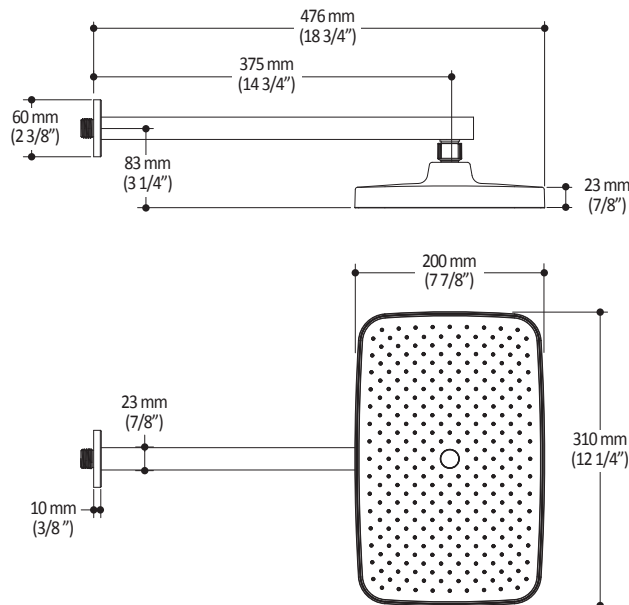

Product dimensions:

Important: Dimensions are approximated and are subject to changes. Please refer to the installation instructions.

ONCE UPON A TIME...WATER®

1355, 2nd Street, Industrial Park
Sainte-Marie (Québec)
Canada G6E 1G9

T 418-387-9090
1-877-GO-KALIA (1-87- 465-2542)
F 418 387-9089

KaliaStyle.com