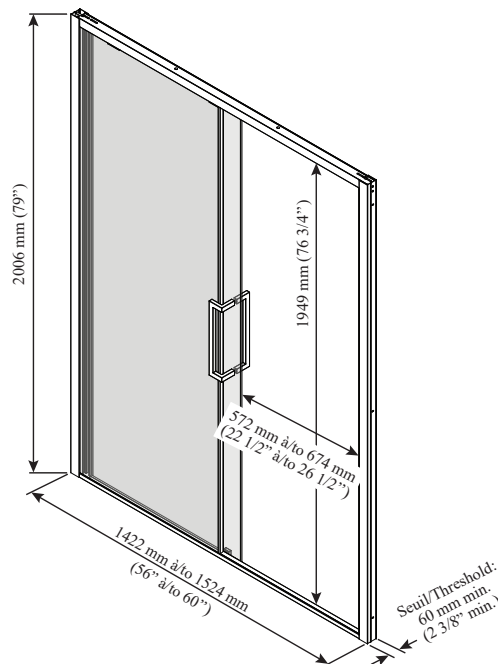

WARRANTY

Kalia Inc. guarantees all aspects of its products to be free of defects in material and workmanship for normal residential use. Refer to the warranty included with the Kalia products for details.

DR1841-160-005
DR2186-005
Right-opening shown