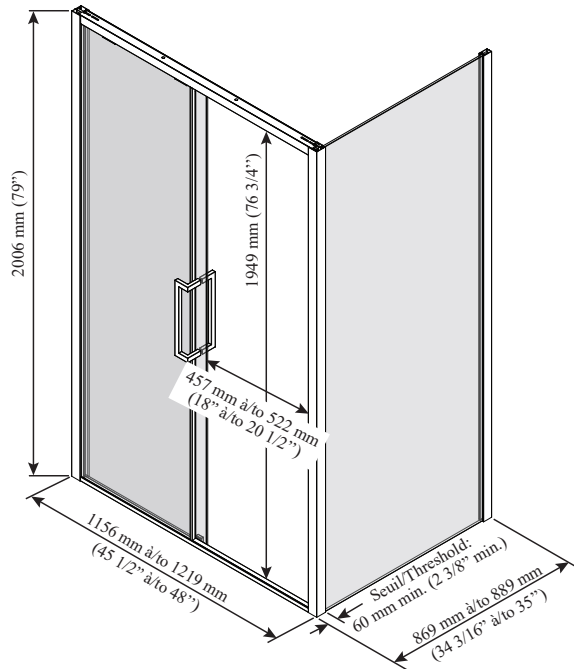

WARRANTY

Kalia Inc. guarantees all aspects of its products to be free of defects in material and workmanship for normal residential use. Refer to the warranty included with the Kalia products for details.

DR2184-160-005
DR1844-160-005
Right-opening shown