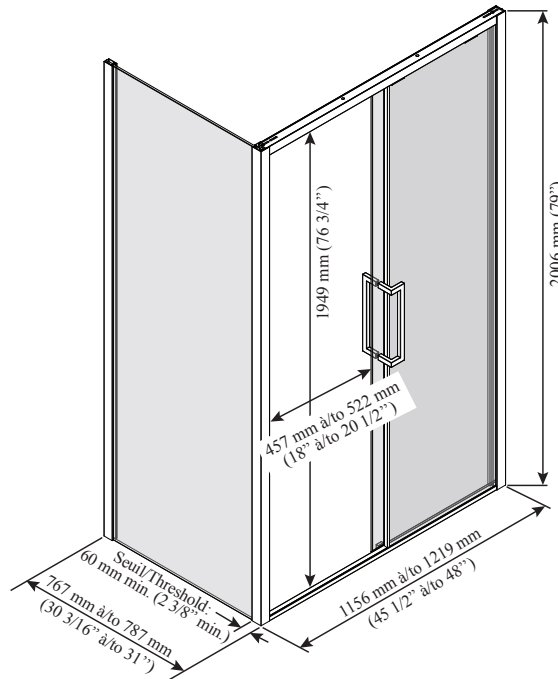

WARRANTY

Kalia Inc. guarantees all aspects of its products to be free of defects in material and workmanship for normal residential use. Refer to the warranty included with the Kalia products for details.

DR2183-160-005
DR1843-160-003
Left-opening shown