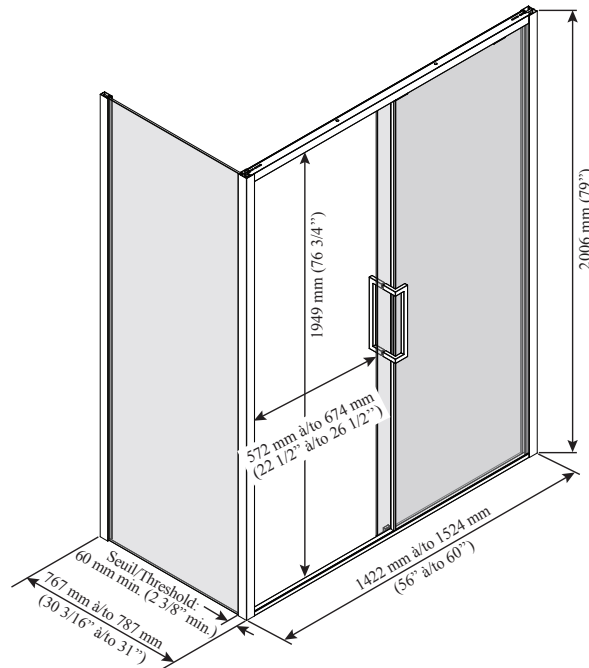

WARRANTY

Kalia Inc. guarantees all aspects of its products to be free of defects in material and workmanship for normal residential use. Refer to the warranty included with the Kalia products for details.

DR1841-160-005/
DR2185-005/
DR1843-160-003
Left-opening shown