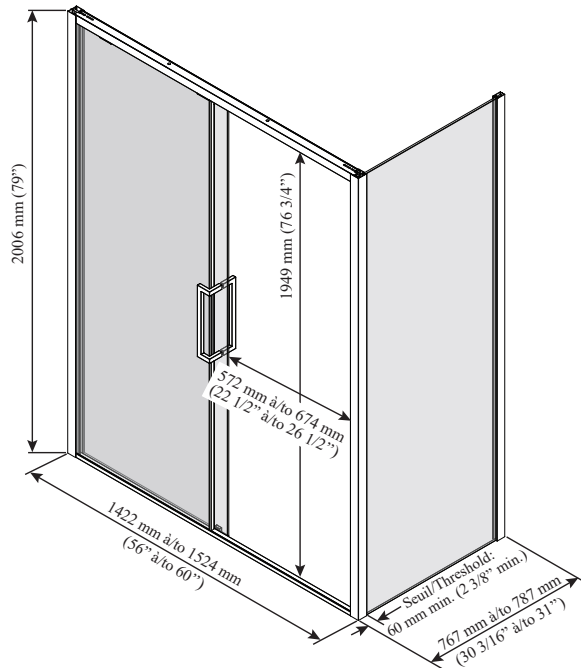

Important: Dimensions are approximated and are subject to changes. Please refer to the installation instructions.

ONCE UPON A TIME...WATER®

1355, 2nd Street, Industrial Park
Sainte-Marie (Québec)
Canada G6E 1G9

T 418-387-9090
1-877-GO-KALIA (1-87- 465-2542)
F 418 387-9089

KaliaStyle.com