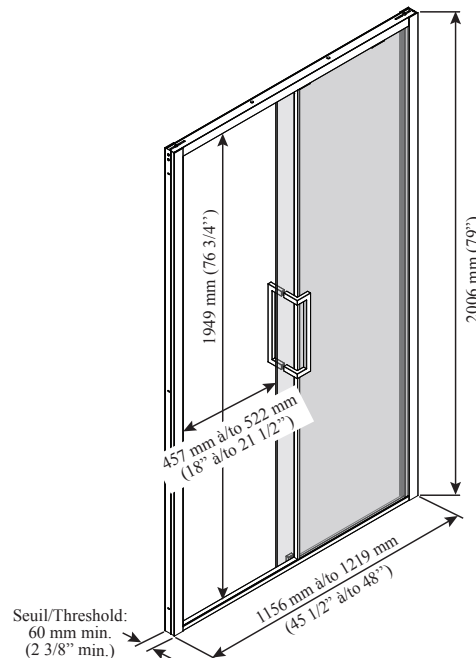

WARRANTY

Kalia Inc. guarantees all aspects of its products to be free of defects in material and workmanship for normal residential use. Refer to the warranty included with the Kalia products for details.

DR2183-160-005
Left-opening shown