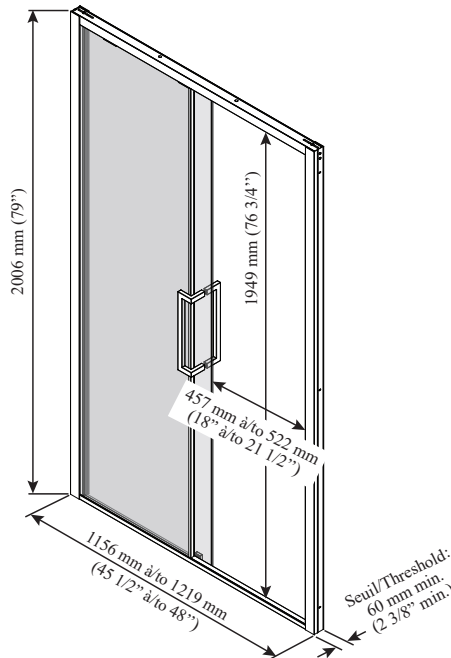

WARRANTY

Kalia Inc. guarantees all aspects of its products to be free of defects in material and workmanship for normal residential use. Refer to the warranty included with the Kalia products for details.

DR2184-160-005
Right-opening shown