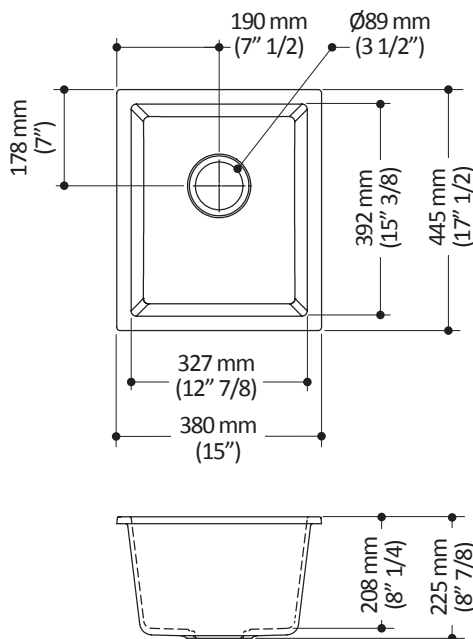

ONCE UPON A TIME...WATER®

BACIA™

KS2118 GRANISTONE™ 15" Bar Sink

SPECIFICATIONS

Features:

- GRANISTONE™ sinks (exclusive granite composite blend)
- Single bowl for undermount or drop-in installation
- Highly resistant to impact, wear and scratches
- High resistance to heat, stains and fading
- Easy to clean and maintain
- Sound absorption
- Exterior size: 15" (380 mm) x 17 1/2" (445 mm)
- Bowl size: 12 7/8" (327 mm) x 15 3/8" (392 mm)
- Bowl depth: 8 1/4" (208 mm)
- Minimum cabinet size: 21"
- Installation hardware included
- **Accessory included:** Stainless Steel strainer

* XXX means that the finish color must be specified.

Product dimensions:

Important: Dimensions are approximated and are subject to changes. Please refer to the installation instructions.

ONCE UPON A TIME...WATER®