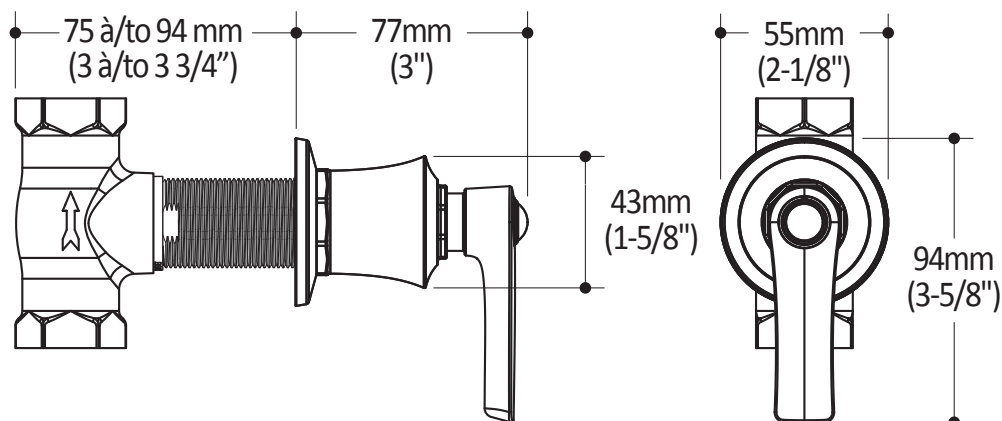

#### Features

- No visible screw
- Water 3/4" female inlet NPT threaded
- Solid brass construction

Product dimensions:

**Important:** Dimensions are approximated and are subject to changes. Please refer to the installation instructions.