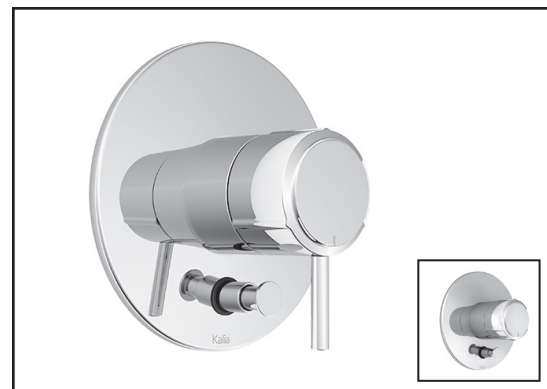

ONCE UPON A TIME...WATER®

102344

Decorative Trim for 1/2" Pressure Balance Valve With Diverter

SPECIFICATIONS**Features**

- Solid brass construction
- No visible screw
- Total adjustment of 19 mm (3/4")
- Optional lever included

Colors (Finishes)

- Chrome : 102344-110

**Installation Notes**

This product must be installed following the installation instructions provided.

WARRANTY

Kalia Inc. guarantees all aspects of its products to be free of defects in material and workmanship for normal residential use. **Refer to the warranty included with the Kalia products for details.**