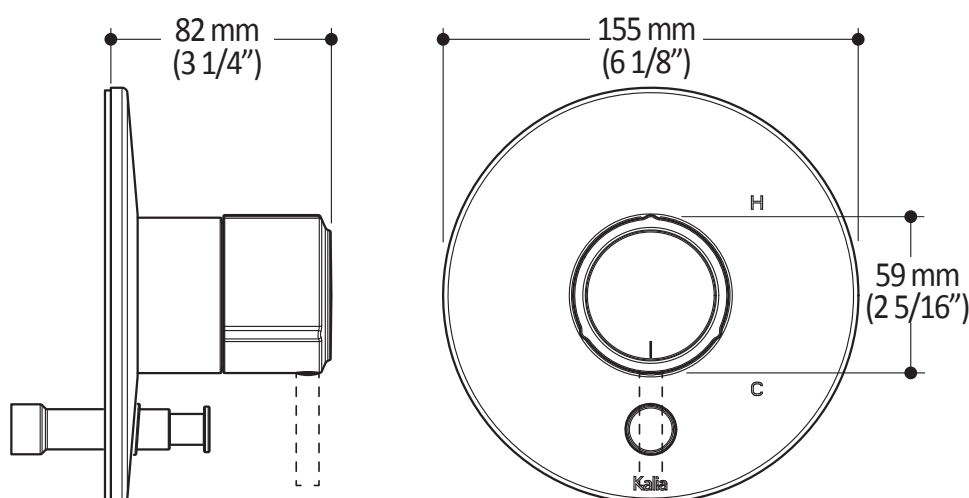

ONCE UPON A TIME...WATER®

102344

Decorative Trim for 1/2" Pressure Balance Valve With Diverter

SPECIFICATIONS**Features**

- Solid brass construction
- No visible screw
- Total adjustment of 19 mm (3/4")
- Optional lever included

Product dimensions:

Important : Dimensions are approximated and are subject to changes. Please refer to the installation instructions.

ONCE UPON A TIME...WATER®

1355, 2nd Street, Industrial Park
Sainte-Marie (Québec)
Canada G6E 1G9