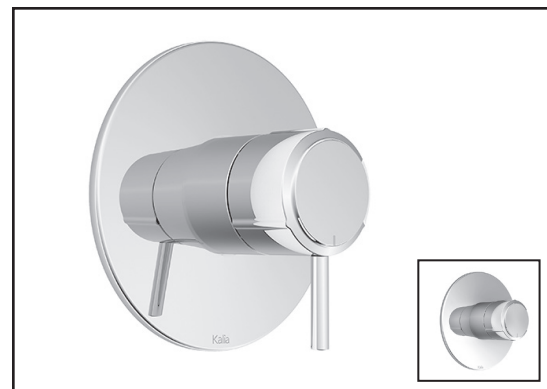

ONCE UPON A TIME...WATER®

102343

Decorative Trim for 1/2" Pressure Balance Valve

SPECIFICATIONS**Features**

- Solid brass construction
- No visible screw
- Total adjustment of 19 mm (3/4")
- Optional lever included

Colors (Finishes)

- Chrome : 102343-110

**Installation Notes**

This product must be installed following the installation instructions provided.

WARRANTY

Kalia Inc. guarantees all aspects of its products to be free of defects in material and workmanship for normal residential use. **Refer to the warranty included with the Kalia products for details.**