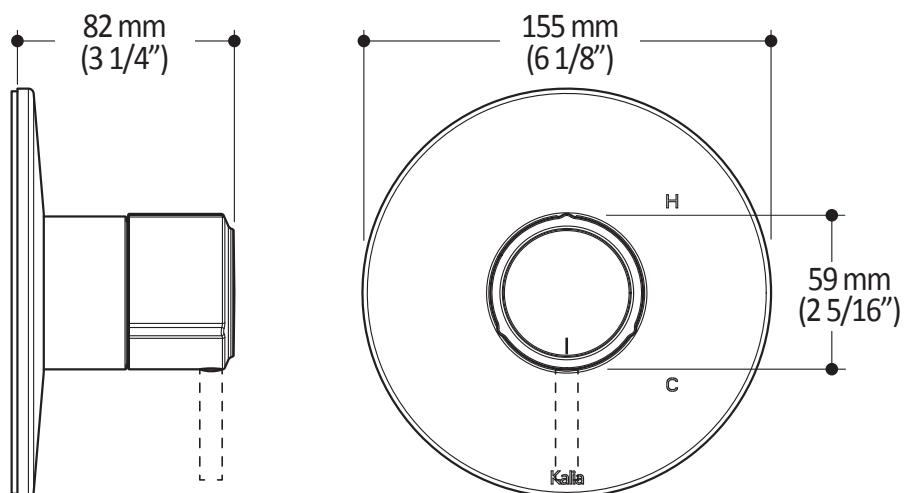

ONCE UPON A TIME...WATER®

102343

Decorative Trim for 1/2" Pressure Balance Valve

SPECIFICATIONS**Features**

- Solid brass construction
- No visible screw
- Total adjustment of 19 mm (3/4")
- Optional lever included

Product dimensions:

Important : Dimensions are approximated and are subject to changes. Please refer to the installation instructions.

ONCE UPON A TIME...WATER®

1355, 2nd Street, Industrial Park
Sainte-Marie (Québec)
Canada G6E 1G9