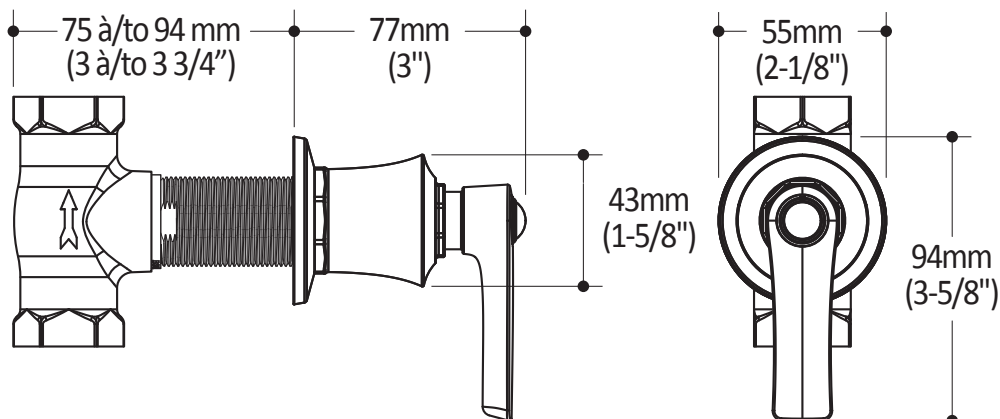

Kalia

ONCE UPON A TIME...WATER®

RUSTIK™

BF1526

1/2" volume control valve and decorative trim

SPECIFICATIONS

Features

- No visible screw
- Water 3/4" female inlet NPT threaded
- Solid brass construction

Product dimensions:

Important: Dimensions are approximated and are subject to changes. Please refer to the installation instructions.

Kalia

ONCE UPON A TIME...WATER®

1355, 2^e Rue du Parc industriel
Sainte-Marie (Québec)
Canada G6E 1G9