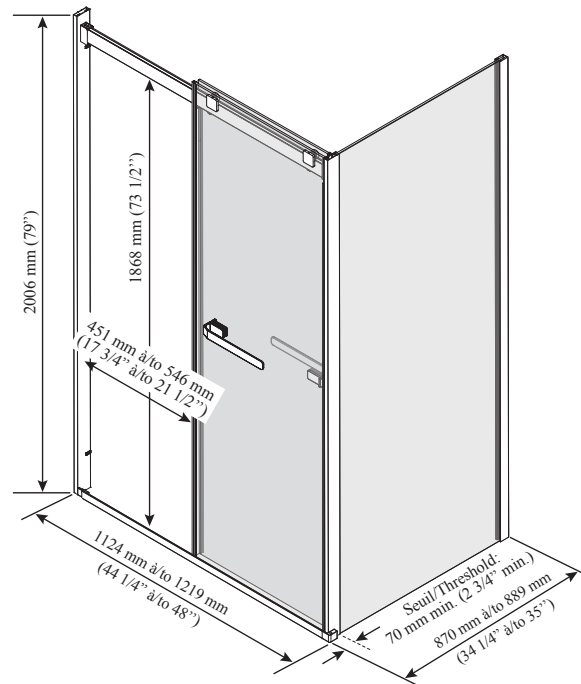

WARRANTY

Kalia Inc. guarantees all aspects of its products to be free of defects in material and workmanship for normal residential use. Refer to the warranty included with the Kalia products for details.

DR2072-XXX-005;
DR2076-XXX-005;