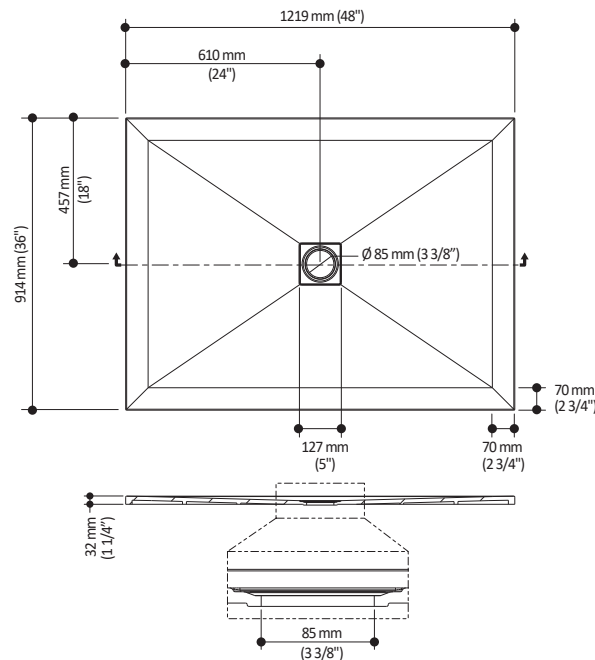

ONCE UPON A TIME...WATER®

LAUZA™

BW1965

48" x 36" Castylat™ Shower Base

SPECIFICATIONS

Features

- Castylat™ rectangular shower base
- Corner, alcove or wall-mounted installation
- Recessed installation possible
- 1219 mm x 914 mm (48" x 36")
- Low-32 mm (1 1/4") threshold
- Included: ABS Drain and sleek cover grids available in 2 finishes
- Aluminum tiling flange kit included
- Easy to clean and maintain

Product dimensions:

Included: ABS Drain and cover grids available in 2 finishes

Important: Dimensions are approximated and are subject to changes. Please refer to the installation instructions.

ONCE UPON A TIME...WATER®