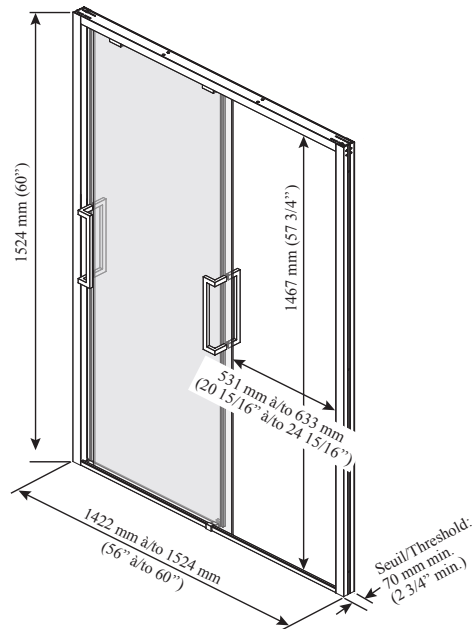

WARRANTY

Kalia Inc. guarantees all aspects of its products to be free of defects in material and workmanship for normal residential use. Refer to the warranty included with the Kalia products for details.

DR1954-160-005
Right opening shown