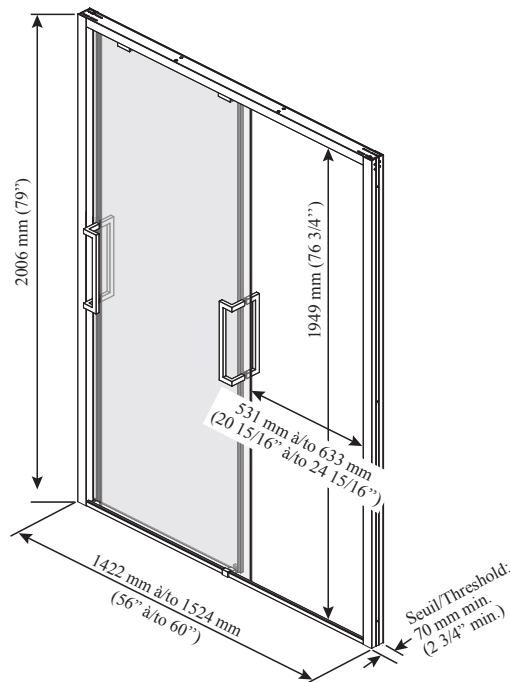

WARRANTY

Kalia Inc. guarantees all aspects of its products to be free of defects in material and workmanship for normal residential use. Refer to the warranty included with the Kalia products for details.

DR1951-160-003,
DR1952-160-003,
Right-opening shown