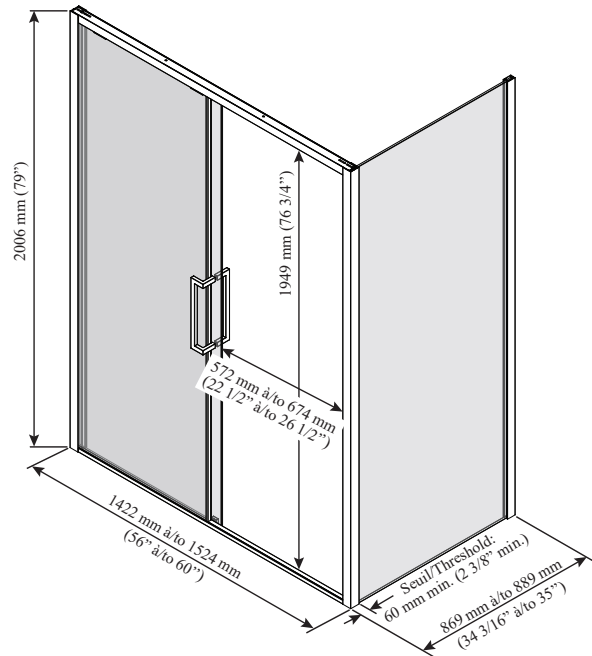

ONCE UPON A TIME...WATER®

IKONIK™ 60" x 36"

DR1841/DR1842/DR1844 60" x 36" Rectangular Sliding Door

SPECIFICATIONS

Features

- Sliding door with ultra-modern **frame**
- Ultra-smooth rolling system
- Hidden anti-jump system without friction
- Clear tempered glass fixed and return panel of 10 mm (3/8") and mobile panel of 8 mm (5/16")
- Glass with **Duraclean** treatment for easy maintenance
- Watertight closure
- Removable central guide for easy maintenance
- Adjustable guide to minimise mobile panel rocking
- Geometric style stainless steel handles of 325 mm (12 13/16")
- 60 mm (2 3/8") minimum threshold required
- Reversible unit

- BW1213
- BW1107
- BW1193
- BW1194
- BW1283
- BW1284
- BW1966

INSTALLATION NOTES

Minimum threshold required for installation is 60 mm (2 3/8"). This product must be installed following the installation instructions provided.

DR1841-160-003
DR1842-160-003
DR1844-160-003
Right-opening shown

Important: Dimensions are approximated and are subject to changes. Please refer to the installation instructions.

ONCE UPON A TIME...WATER®