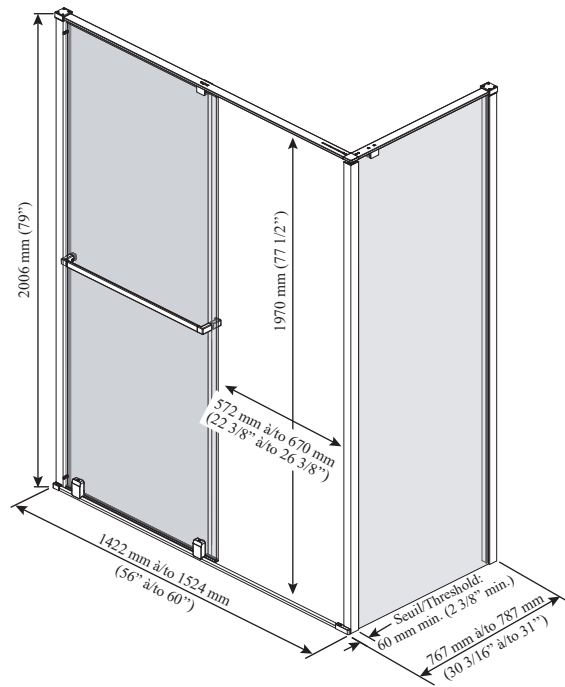

WARRANTY

Kalia Inc. guarantees all aspects of its products to be free of defects in material and workmanship for normal residential use. Refer to the warranty included with the Kalia products for details.

DR1853-115-003
DR1854-115-003
DR1855-115-003
Right-opening shown