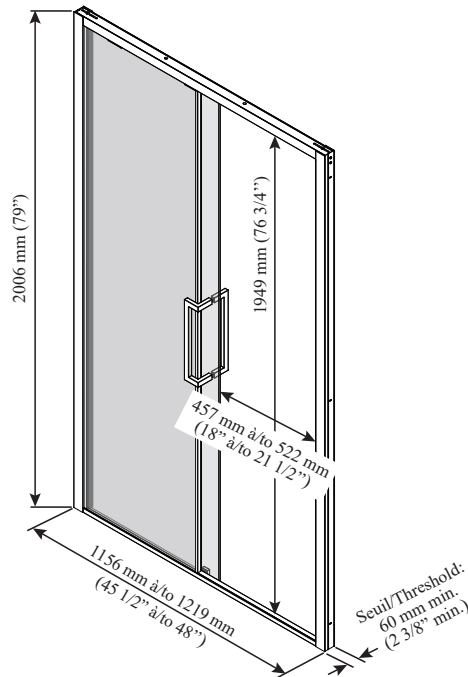

WARRANTY

Kalia Inc. guarantees all aspects of its products to be free of defects in material and workmanship for normal residential use. **Refer to the warranty included with the Kalia products for details.**

DR1840-160-003
Right-opening shown