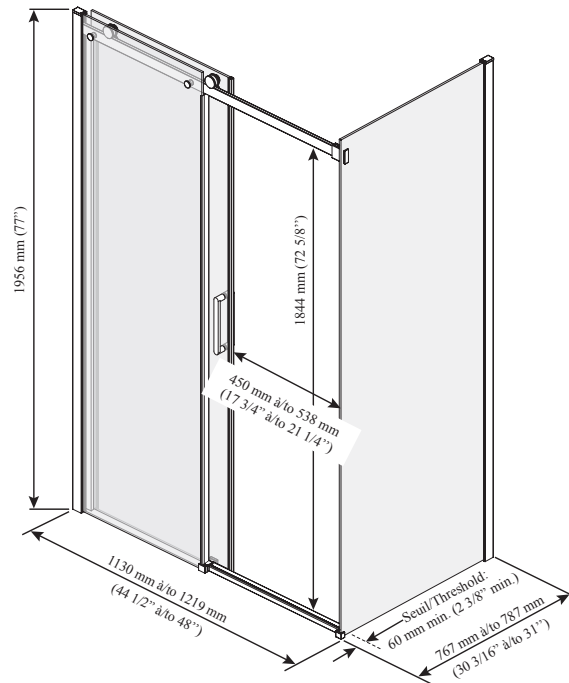

Features

- **Frameless** sliding shower door for corner shower
- Ultra-smooth rolling system
- Hidden anti-jump system without friction
- Strong rail with inner integrated stopper for a refined look
- Closure with cushioned magnetic seals for an airtight and sound absorption
- Removable central guide for easy maintenance
- 8 mm (5/16") clear tempered glass
- 1956 mm (77") panel height provides freedom of movement
- Door access: 450 to 538 mm (17 3/4" to 21 1/4")
- 227 mm (8 5/16") ergonomic inside and outside handles
- Reversible unit (mobile panel closes on return panel)

- DR1735-XXX-000
- DR1795-XXX-000

This door can be installed with the following Kalia shower base(s) model(s);

- BW1551 • BW1552

INSTALLATION NOTES

Minimum threshold required for installation is 60 mm (2 3/8"). This product must be installed following the installation instructions provided.

DR1735-XXX-000/
DR1795-XXX-000;
Right-opening shown

Important: Dimensions are approximated and are subject to changes. Please refer to the installation instructions.