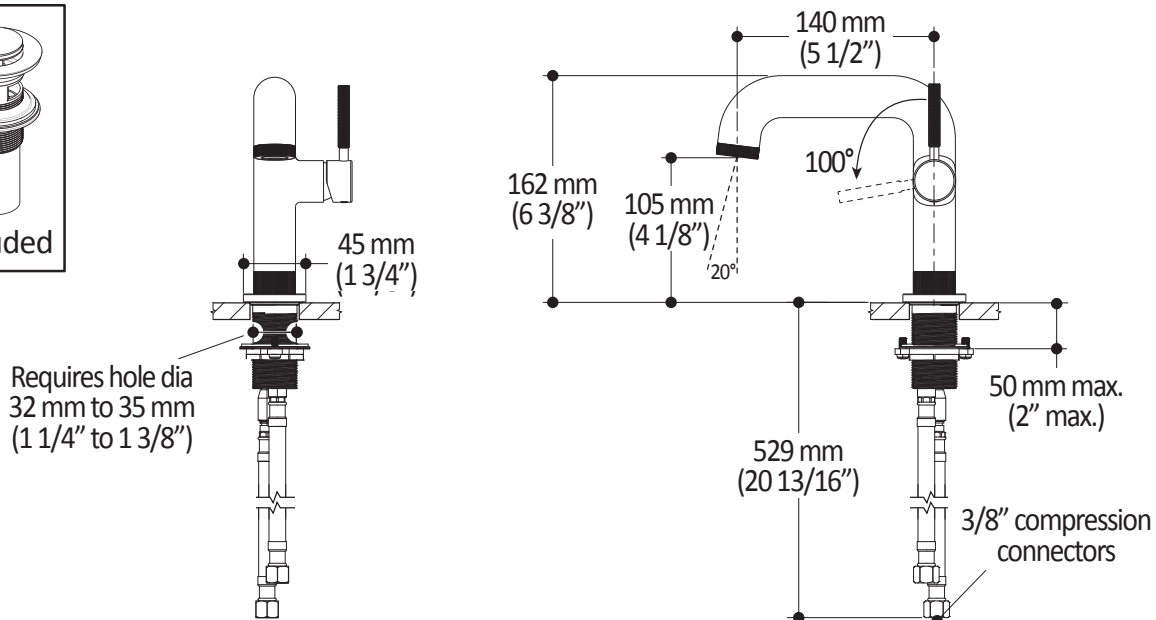

Product dimensions:

Important: Dimensions are approximated and are subject to changes. Please refer to the installation instructions.

ONCE UPON A TIME...WATER®

1355, 2e Rue du Parc industriel
Sainte-Marie (Québec)
Canada G6E 1G9

T 418-387-9090
1-877-GO-KALIA (1-877-465-2542)
F 418 387-9089

kaliastyle.com