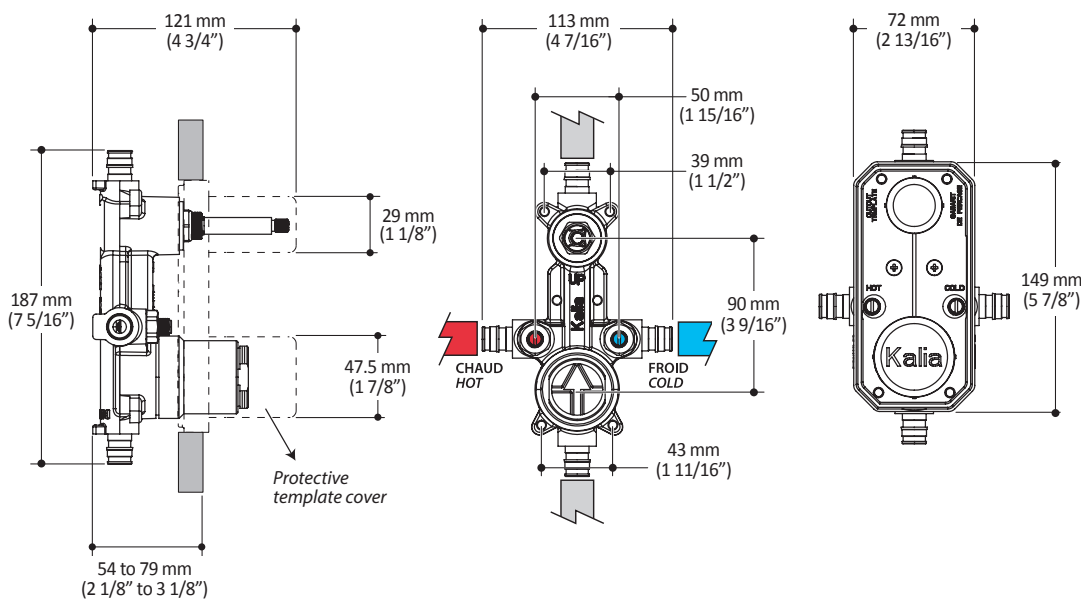

Features

- Solid brass construction
- Two male water inlets 1/2 XPEX
- Two male water outlets 1/2 XPEX
- Total adjustment of 25 mm (1”)
- Integrated service stops with check valve
- 2-way gradual diverter
- Support for better stability during installation included
- Equipped with a test-cap

Product dimensions:

Important: Dimensions are approximated and are subject to changes. Please refer to the installation instructions.