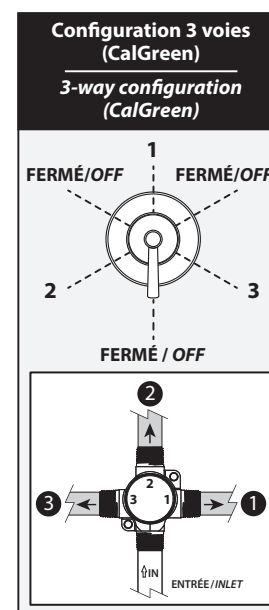

Important : Dimensions are approximated and are subject to changes. Please refer to the installation instructions.

ONCE UPON A TIME...WATER®

1355, 2nd Street, Industrial Park
Sainte-Marie (Québec)
Canada G6E 1G9

T 418-387-9090
1-877-GO-KALIA (1-87- 465-2542)
F 418 387-9089

KaliaStyle.com