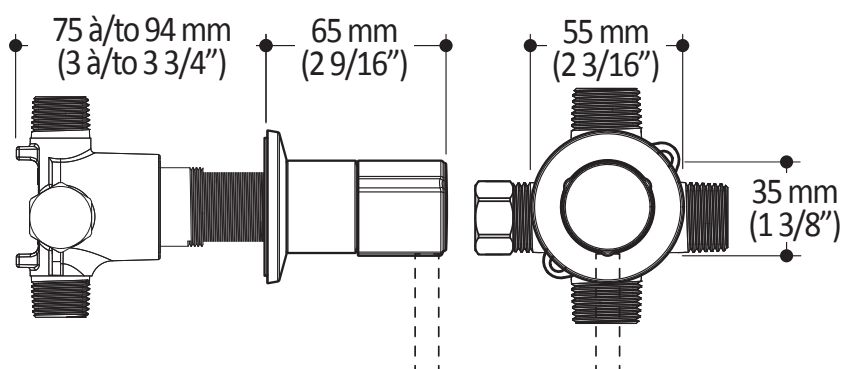

Important : Dimensions are approximated and are subject to changes. Please refer to the installation instructions.

ONCE UPON A TIME...WATER®

1355, 2nd Street, Industrial Park
Sainte-Marie (Québec)
Canada G6E 1G9

T 418-387-9090
1-877-GO-KALIA (1-87- 465-2542)
F 418 387-9089

KaliaStyle.com