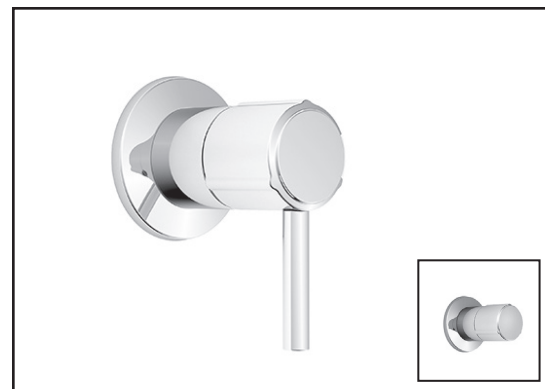

ONCE UPON A TIME...WATER®

BF1599 CalGreen 3-way 1/2" diverter and decorative trim

SPÉCIFICATIONS

Features

- Solid brass construction
- No visible screw
- Male water inlet 1/2NPT threaded or welded
- Total adjustment of 19 mm (3/4")
- Support for better stability during installation included
- Operates 1 component at a time
- Optional lever included

Colors (Finishes)

- Chrome: BF1599-110

Maximum flow rate

- 1 outlet: 22 L/min (5.8 gpm) at 60 psi

Certifications

The specified model meets or exceeds the following standards:

Installation Notes

This product must be installed following the installation instructions provided.