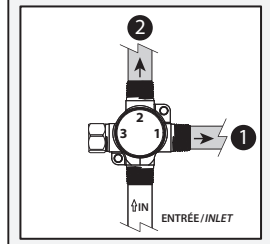

### Features

- Solid brass construction
- No visible screw
- Male water inlet 1/2NPT threaded or welded
- Total adjustment of 19 mm (3/4")
- Support for better stability during installation included
- Operates 1 component at a time
- Optional lever included

Product dimensions:

Configuration 2 voies  
(CalGreen)

2-way configuration  
(CalGreen)

FERMÉ / OFF

**Important :** Dimensions are approximated and are subject to changes. Please refer to the installation instructions.