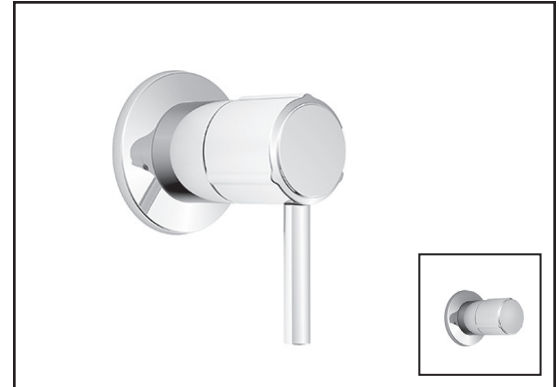

ONCE UPON A TIME...WATER®

BF1596 CalGreen 2-way 1/2" diverter and decorative trim

SPÉCIFICATIONS

Features

- Solid brass construction
- No visible screw
- Male water inlet 1/2NPT threaded or welded
- Total adjustment of 19 mm (3/4")
- Support for better stability during installation included
- Operates 1 component at a time
- Optional lever included

Colors (Finishes)

- Chrome: BF1596-110

Maximum flow rate

- 1 outlet: 16 liters/min. (4.3 gallons/min.) at 60 psi

Certifications

The specified model meets or exceeds the following standards;

Installation Notes

This product must be installed following the installation instructions provided.

WARRANTY

Kalia Inc. guarantees all aspects of its products to be free of defects in material and workmanship for normal residential use. **Refer to the warranty included with the Kalia products for details.**

Product dimensions: