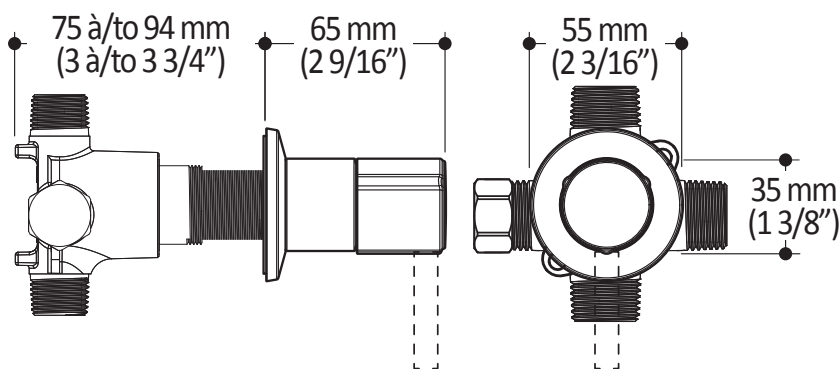

ONCE UPON A TIME...WATER®

BF1596 CalGreen 2-way 1/2" diverter and decorative trim

SPÉCIFICATIONS

Features

- Solid brass construction
- No visible screw
- Male water inlet 1/2NPT threaded or welded
- Total adjustment of 19 mm (3/4")
- Support for better stability during installation included
- Operates 1 component at a time
- Optional lever included

Colors (Finishes)

- Chrome: BF1596-110

Maximum flow rate

- 1 outlet: 16 liters/min. (4.3 gallons/min.) at 60 psi

Certifications

The specified model meets or exceeds the following standards;

Installation Notes

This product must be installed following the installation instructions provided.

WARRANTY

Kalia Inc. guarantees all aspects of its products to be free of defects in material and workmanship for normal residential use. **Refer to the warranty included with the Kalia products for details.**

Product dimensions:

Configuration 2 voies
(CalGreen)

2-way configuration
(CalGreen)

FERMÉ / OFF

Important : Dimensions are approximated and are subject to changes. Please refer to the installation instructions.

ONCE UPON A TIME...WATER®

1355, 2nd Street, Industrial Park
Sainte-Marie (Québec)
Canada G6E 1G9

T 418-387-9090
1-877-GO-KALIA (1-87- 465-2542)
F 418 387-9089

KaliaStyle.com