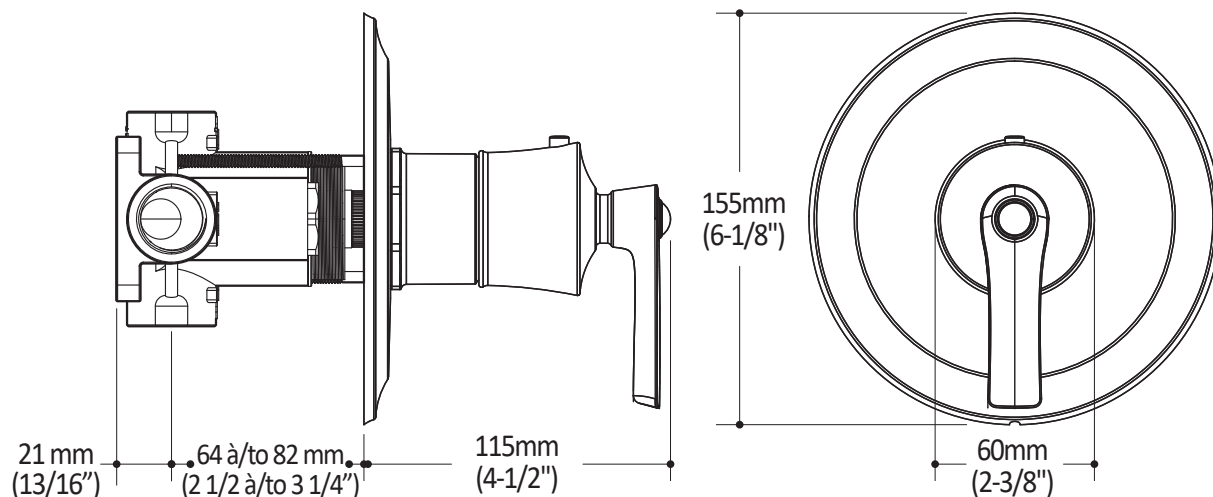

#### Features

- Solid brass construction
- No visible screws
- 3/4" NPT female inlet - threaded
- Shut-off valves included
- Possibility of 3 components
- Total adjustment of 19 mm (3/4")
- Support for better stability during installation included

Product dimensions:

**Important:** Dimensions are approximated and are subject to changes. Please refer to the installation instructions.