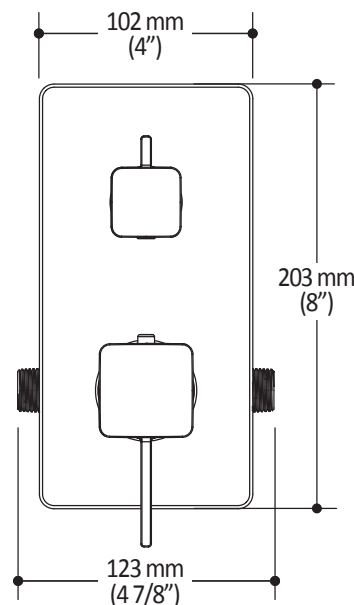

WARRANTY

Kalia Inc. guarantees all aspects of its products to be free of defects in material and workmanship for normal residential use. **Refer to the warranty included with the Kalia products for details.**

Product dimensions: