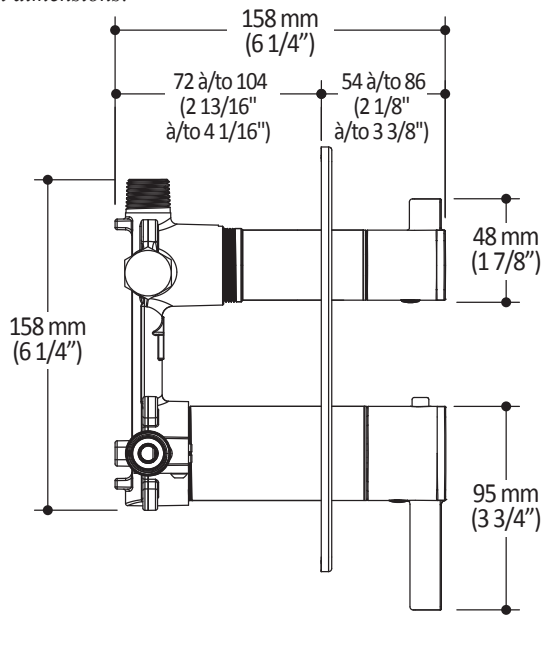

ONCE UPON A TIME...WATER®

SQUAREONE™

BF1582

CalGreen 2-way AQUATONIK™ type T/P 1/2" valve with diverter and decorative trim

SPÉCIFICATIONS

Features

- 2 male water inlets 1/2NPT threaded or welded
- 2 male water outlets 1/2NPT threaded or welded
- Solid brass construction
- Total adjustment of 32 mm (1 1/4")
- Can be installed back to back
- Support included for better stability during installation
- Operates 1 component at a time

Colors (Finishes)

- Chrome: BF1582-110
- Pure Nickel PVD: BF1582-125
- Matte Black: BF1582-160

Maximum flow rate

- 1 outlet: 22 L/min (5.9 gpm) at 60 psi

Certifications

The specified model meets or exceeds the following standards;

Product dimensions:

Important: Dimensions are approximated and are subject to changes. Please refer to the installation instructions.

ONCE UPON A TIME...WATER®

1355, 2nd Street, Industrial Park
Sainte-Marie (Québec)
Canada G6E 1G9