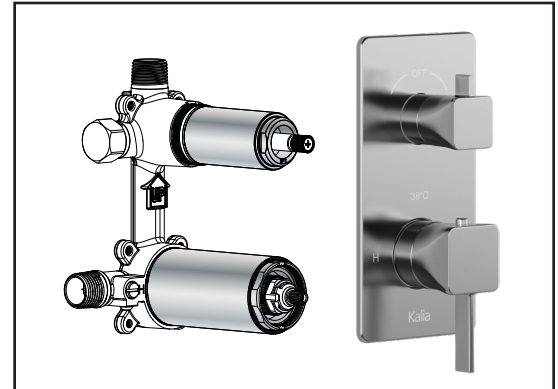

ONCE UPON A TIME...WATER®

SQUAREONE™

BF1582

CalGreen 2-way AQUATONIK™ type T/P 1/2" valve with diverter and decorative trim

SPÉCIFICATIONS

Features

- 2 male water inlets 1/2NPT threaded or welded
- 2 male water outlets 1/2NPT threaded or welded
- Solid brass construction
- Total adjustment of 32 mm (1 1/4")
- Can be installed back to back
- Support included for better stability during installation
- Operates 1 component at a time

Colors (Finishes)

- Chrome: BF1582-110
- Pure Nickel PVD: BF1582-125
- Matte Black: BF1582-160

Maximum flow rate

- 1 outlet: 22 L/min (5.9 gpm) at 60 psi

Certifications

The specified model meets or exceeds the following standards;