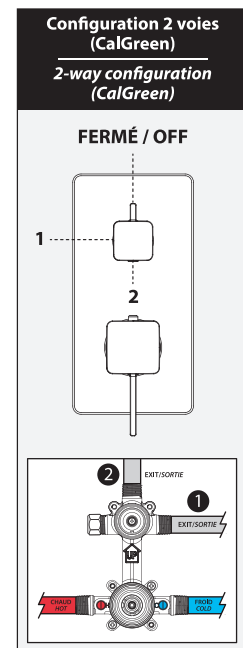

WARRANTY

Kalia Inc. guarantees all aspects of its products to be free of defects in material and workmanship for normal residential use. **Refer to the warranty included with the Kalia products for details.**

Product dimensions: