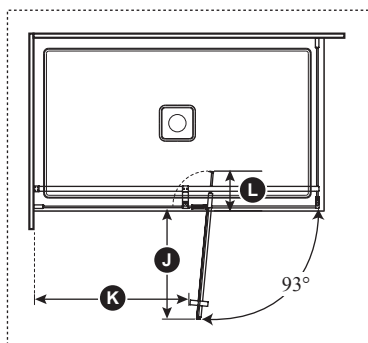

Kalia

ONCE UPON A TIME...WATER®

DISTINK™ 60" x 36"

DR1747/DR1749

60" x 36" Pivot Door with KaliaPROTEK™

SPECIFICATIONS

Features

- Frameless pivot 2-panel shower door for corner shower
- Panel in clear tempered glass of 8 mm (5/16") with **KaliaPROTEK™** protective film (the protective film is installed on the outside of the panels) with **Duraclean treatment** for easy maintenance
- Ultra-strong stainless steel hinges placed at the top and bottom of the panel for sleek look
- Linear bracing bar with optimal clearance for rainheads
- 1956 mm (77") panel height provides freedom of movement
- Door access: 595 to 722 mm (23 1/2" to 28 1/2")
- 200 mm (8") ergonomic inside and outside handles
- Sealed magnet ensuring door to shut watertight
- 8 mm (5/16") clear tempered glass with Duraclean treatment for easy maintenance
- Reversible unit
- The shower door is a one-person installation

KaliaPROTEK™

This door can be installed with the following Kalia shower base(s) model(s);

- BW1107 • BW1213
- BW1193 • BW1194
- BW1283 • BW1284
- BW1966

INSTALLATION NOTES

Minimum threshold required for installation is 25 mm (1"). This product must be installed following the installation instructions provided.

DR1747-XXX-005/
DR1749-XXX-005;
Right opening shown

Template tool
included

Door dimensions

A	129 mm (5")
B	1422 mm to 1575 mm (56" to 62")
C	Mobile panel: 830 mm (32 11/16")
D	Fixed panel: 769 mm (30 1/4")
E	Return panel: 798 mm (31 7/16")
F	1941.5 mm (76 7/16")
G	Door Height: 1956 mm (77")
H	595 to 722 mm (23 1/2" to 28 1/2")
I	864 mm to 883 mm (34" to 34 3/4")
J	600 mm to 750 mm (23 5/8" to 29 1/2")
K	Min. Clearance: 727 mm (28 5/8")
L	Excess 77 mm to 229 mm (3" to 9")