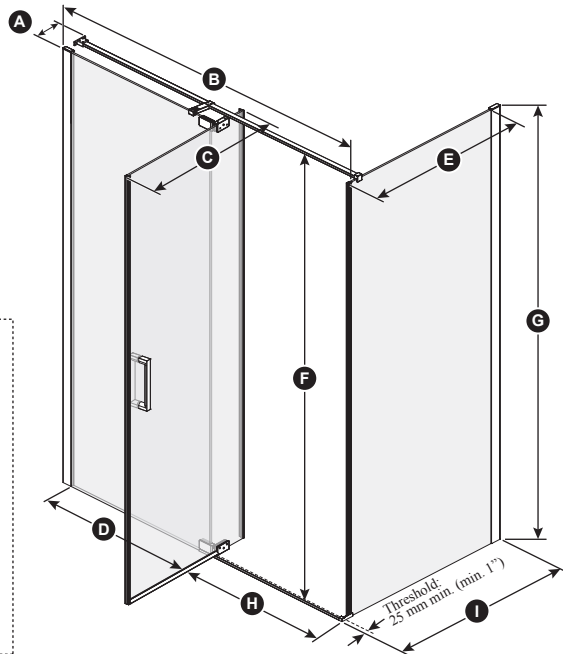

Kalia

ONCE UPON A TIME...WATER®

DISTINK™ 60" x 36"

DR1747/DR1749

60" x 36" Pivot Door with KaliaPROTEK™

SPECIFICATIONS

Features

- Frameless pivot 2-panel shower door for corner shower
- Panel in clear tempered glass of 8 mm (5/16") with **KaliaPROTEK™** protective film (the protective film is installed on the outside of the panels) with **Duraclean treatment** for easy maintenance
- Ultra-strong stainless steel hinges placed at the top and bottom of the panel for sleek look
- Linear bracing bar with optimal clearance for rainheads
- 1956 mm (77") panel height provides freedom of movement
- Door access: 595 to 722 mm (23 1/2" to 28 1/2")
- 200 mm (8") ergonomic inside and outside handles
- Sealed magnet ensuring door to shut watertight
- 8 mm (5/16") clear tempered glass with Duraclean treatment for easy maintenance
- Reversible unit
- The shower door is a one-person installation

KaliaPROTEK™

This door can be installed with the following Kalia shower base(s) model(s);

- BW1107 • BW1213
- BW1193 • BW1194
- BW1283 • BW1284
- BW1966

INSTALLATION NOTES

Minimum threshold required for installation is 25 mm (1"). This product must be installed following the installation instructions provided.

DR1747-XXX-005/
DR1749-XXX-005;
Right opening shown

Template tool
included

Door dimensions

A	129 mm (5")
B	1422 mm to 1575 mm (56" to 62")
C	Mobile panel: 830 mm (32 11/16")
D	Fixed panel: 769 mm (30 1/4")
E	Return panel: 798 mm (31 7/16")
F	1941.5 mm (76 7/16")
G	Door Height: 1956 mm (77")
H	595 to 722 mm (23 1/2" to 28 1/2")
I	864 mm to 883 mm (34" to 34 3/4")
J	600 mm to 750 mm (23 5/8" to 29 1/2")
K	Min. Clearance: 727 mm (28 5/8")
L	Excess 77 mm to 229 mm (3" to 9")