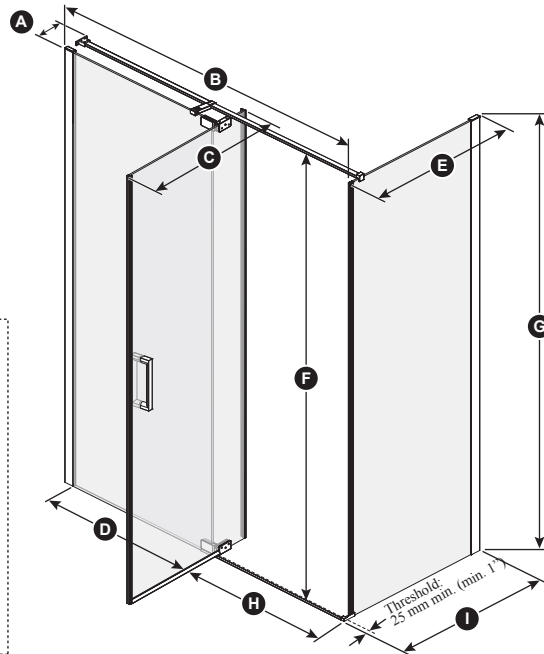

Kalia

ONCE UPON A TIME...WATER®

DISTINK™ 60" x 32"

DR1747/DR1748

60" x 32" Pivot Door with KaliaPROTEK™

SPECIFICATIONS

Features

- Frameless pivot 2-panel shower door for corner shower
- Panel in clear tempered glass of 8 mm (5/16") with **KaliaPROTEK™** protective film (the protective film is installed on the outside of the panels) with **Duraclean treatment** for easy maintenance
- Ultra-strong stainless steel hinges placed at the top and bottom of the panel for sleek look
- Linear bracing bar with optimal clearance for rainheads
- 1956 mm (77") panel height provides freedom of movement
- Door access: 595 to 722 mm (23 1/2" to 28 1/2")
- 200 mm (8") ergonomic inside and outside handles
- Sealed magnet ensuring door to shut watertight
- 8 mm (5/16") clear tempered glass with Duraclean treatment for easy maintenance
- Reversible unit
- The shower door is a one-person installation

KaliaPROTEK™

This door can be installed with the following Kalia shower base(s) model(s);

- BW2092 • BW1079
- BW1808 • BW1809

INSTALLATION NOTES

Minimum threshold required for installation is 25 mm (1"). This product must be installed following the installation instructions provided.

DR1747-XXX-005/
DR1748-XXX-005;
Right opening shown

Template tool included

Door dimensions

A	129 mm (5")
B	1422 mm to 1575 mm (56" à 62")
C	Mobile panel: 830 mm (32 11/16")
D	Fixed panel: 769 mm (30 1/4")
E	Return panel: 696 mm (27 3/8")
F	1941.5 mm (76 7/16")
G	Door Height: 1956 mm (77")
H	595 to 722 mm (23 1/2" to 28 1/2")
I	762 to 781 mm (30" to 30 3/4")
J	600 mm to 750 mm (23 5/8" to 29 1/2")
K	Min. Clearance: 727 mm (28 5/8")
L	Excess 77 mm to 229 mm (3" to 9")