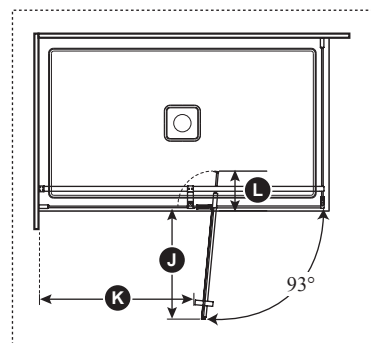

Kalia

ONCE UPON A TIME...WATER®

DISTINK™ 60" x 32"

DR1747/DR1748

60" x 32" Pivot Door with KaliaPROTEK™

SPECIFICATIONS

Features

- Frameless pivot 2-panel shower door for corner shower
- Panel in clear tempered glass of 8 mm (5/16") with **KaliaPROTEK™** protective film (the protective film is installed on the outside of the panels) with **Duraclean treatment** for easy maintenance
- Ultra-strong stainless steel hinges placed at the top and bottom of the panel for sleek look
- Linear bracing bar with optimal clearance for rainheads
- 1956 mm (77") panel height provides freedom of movement
- Door access: 595 to 722 mm (23 1/2" to 28 1/2")
- 200 mm (8") ergonomic inside and outside handles
- Sealed magnet ensuring door to shut watertight
- 8 mm (5/16") clear tempered glass with Duraclean treatment for easy maintenance
- Reversible unit
- The shower door is a one-person installation

KaliaPROTEK™

This door can be installed with the following Kalia shower base(s) model(s);

- BW2092 • BW1079
- BW1808 • BW1809

INSTALLATION NOTES

Minimum threshold required for installation is 25 mm (1"). This product must be installed following the installation instructions provided.

DR1747-XXX-005/
DR1748-XXX-005;
Right opening shown

Template tool included

Door dimensions

A	129 mm (5")
B	1422 mm to 1575 mm (56" à 62")
C	Mobile panel: 830 mm (32 11/16")
D	Fixed panel: 769 mm (30 1/4")
E	Return panel: 696 mm (27 3/8")
F	1941.5 mm (76 7/16")
G	Door Height: 1956 mm (77")
H	595 to 722 mm (23 1/2" to 28 1/2")
I	762 to 781 mm (30" to 30 3/4")
J	600 mm to 750 mm (23 5/8" to 29 1/2")
K	Min. Clearance: 727 mm (28 5/8")
L	Excess 77 mm to 229 mm (3" to 9")