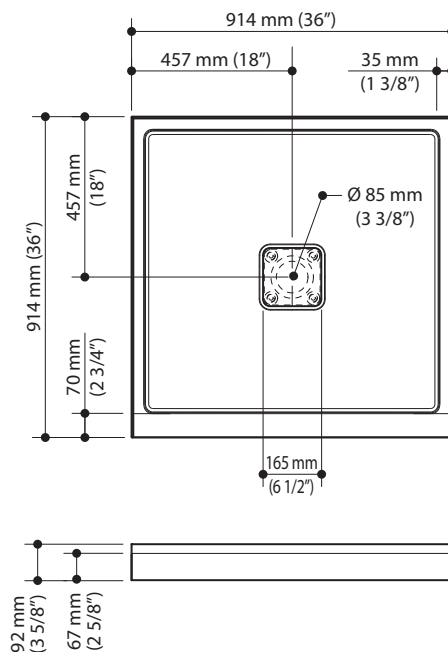

ONCE UPON A TIME...WATER®

KOVER™

BW1226

36" x 36" Corner Acrylic Shower Base

SPECIFICATIONS

Features

- Rectangular shower base
- **Anti-leak design with threshold designed to eliminate water infiltrations**
- For alcove installation
- Acrylic base fiberglass reinforced
- 1914 mm x 914 mm (36 x 36 in.)
- Ultra-thin 67 mm (2 5/8") threshold
- Central drain
- Integrated tiling flanges on 3 sides
- Magnetic drain cover included
- Easy to clean and maintain

Product dimensions:

Important: Dimensions are approximated and are subject to changes. Please refer to the installation instructions.

ONCE UPON A TIME...WATER®

1355, 2^e Rue du parc industriel
Sainte-Marie (Québec)
Canada G6E 1G9