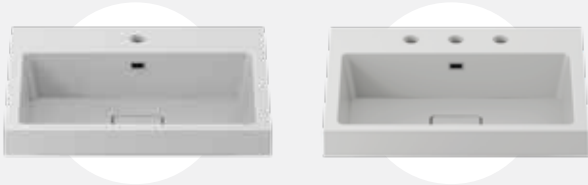

A variety of optional push drains:

Joki^{TM}

JOKI FU1223-240
One hole for single-hole faucet