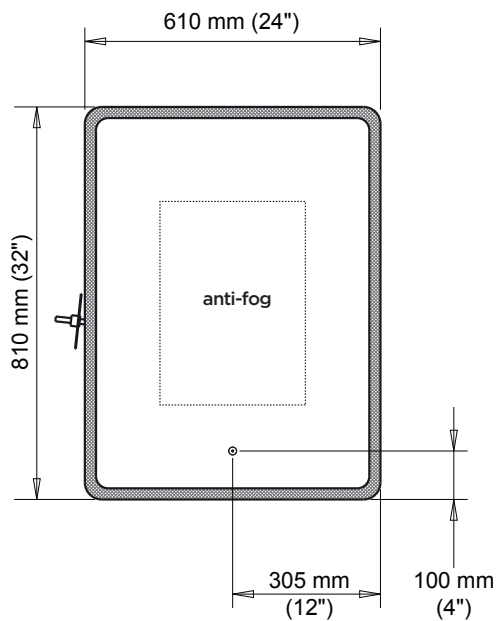

Profila

Illuminated LED mirror with frosted Strip edge

-  Frosted Strip
-  Touch switch

FEATURES

Code	MR1666-500-001
Packaging mm (in)	940 x 720 x 90 (37 x 28.3 x 3.5)
Mirror thickness	4 mm
Weight kg (lb)	9.8 (19.8)
Certification	cUL_{us}
Anti-fog system	Included
Magnifying mirror (3X)	Not available
Reversible 	Yes
Total thickness	44 mm +/- 1 mm (1 3/4")

LIGHTING

Power (watt)	43 W
Input (volt)	120 V
Dimmable	No
Lumens	2000 lm
2 tones touch switch	3000k (warm white) 5000k (cool blue)
Frequency	60 Hz
Color Rendering Index (CRI)	90+

MR1666

Miraz