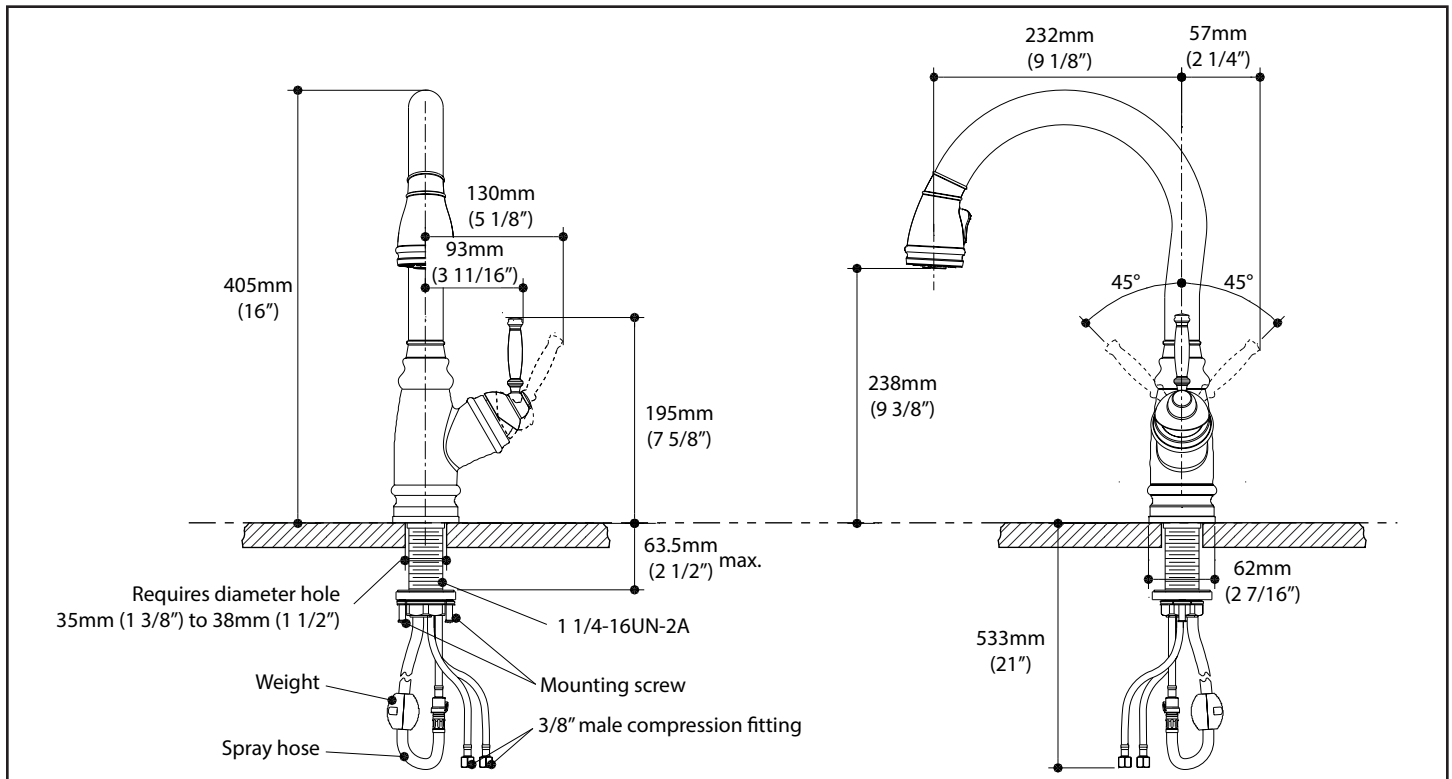

MONARK *diver*TM

KF1269

Single handle Pull Down kitchen faucet

SPECIFICATIONS

Description

- Solid brass construction
- Ceramic disc cartridge
- Ergonomic Pull down spray
2 modes, regular stream or spray
- 3/8" Stainless Steel braided flexible supplies
- 360° swivel spout
- High quality 60" nylon hose with ball joint
- Single hole installation
- Integral check valves
- Quick installation system

Certifications

Specified model meets or exceeds the following.

- ASME A112.18.1 / CSA B125.1
 - ADA 
 - NSF 61
- 

Maximum flow rate

- 8.3 liters/min. (2.2 gallons/min.)

Accessories

- Deck plate 266mm (10 1/2")
Add 11mm (7/16") height when installed with deck plate.

Packaging

- Dimensions: 645mm x 420mm x 90mm
(25 3/8" x 16 5/8" x 3 1/2")
- Volume : 0.85 pi³ (0.024 m³)
- Total weight: 4.42 kg (9.74 lbs)

WARRANTY

The Kalia faucets carries a limited LIFETIME warranty to be free of defects in material and workmanship for normal residential use.