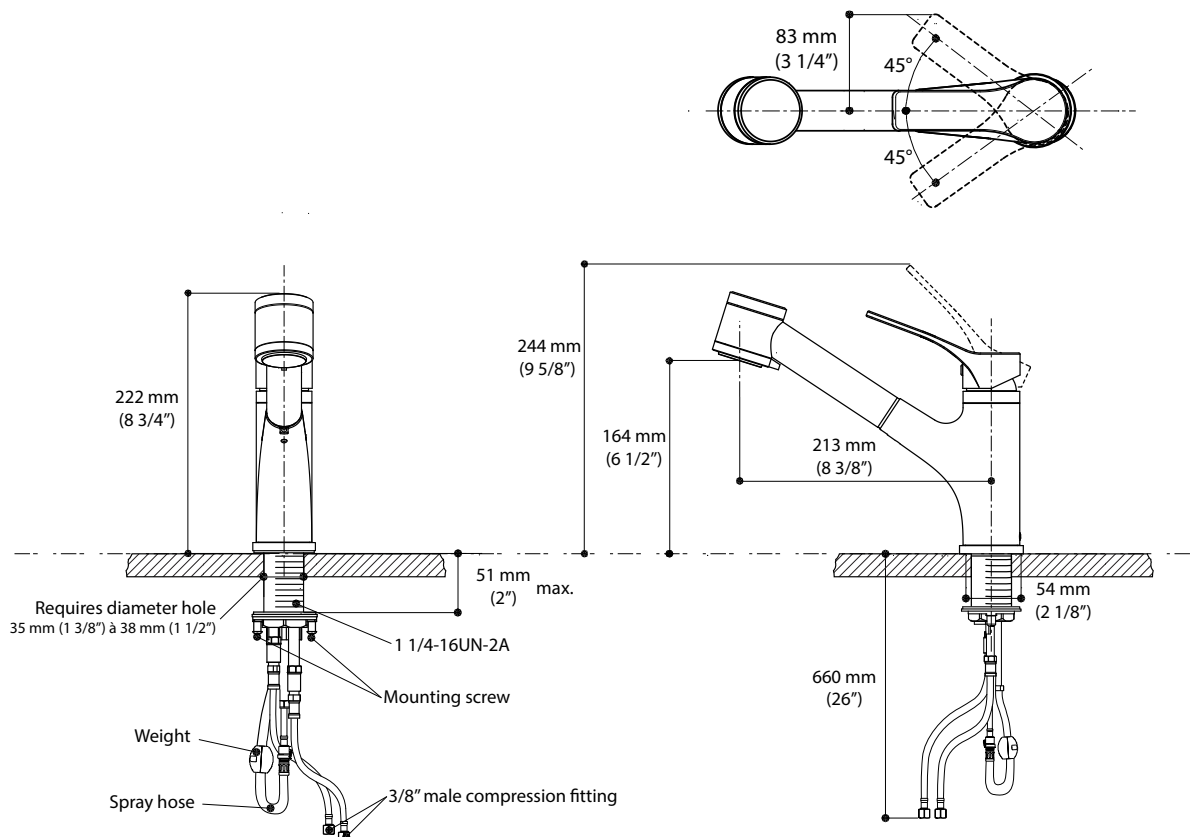

DEKA *surfer*™

KF1268

Single handle Pull Out kitchen faucet

SPECIFICATIONS

Description

- Solid brass construction
- Ceramic disc cartridge
- Ergonomic Pull out spray
  - 2 modes, regular stream or spray
- 3/8" Stainless Steel braided flexible supplies
- 90° swivel spout
- High quality 60" nylon hose with ball joint
- Single hole installation
- Integral check valves
- Quick installation system

Packaging

- Dimensions: 415mm x 242mm x 80mm (16 1/4" x 9 1/2" x 3 1/8")
- Volume: 0.28 pi³ (0.008 m³)
- Total weight: 3 kg (6.6 lbs)

Colors (Finishes)

- Chrome: KF1268-110

Maximum flow rate

- 8.3 liters/min. (2.2 gallons/min.)

Installation Notes

- Install this product according to the installation guide

WARRANTY

The Kalia faucets carries a limited LIFETIME warranty to be free of defects in material and workmanship for normal residential use.

Kalia inc.

1355, 2nd Street
Sainte-Marie (Quebec)
Canada G6E 1G9

Tel.: 1-418-387-9090
1 877 GO KALIA (1-877-465-2542)
Fax: 1-418-387-9089
www.kaliastyle.com