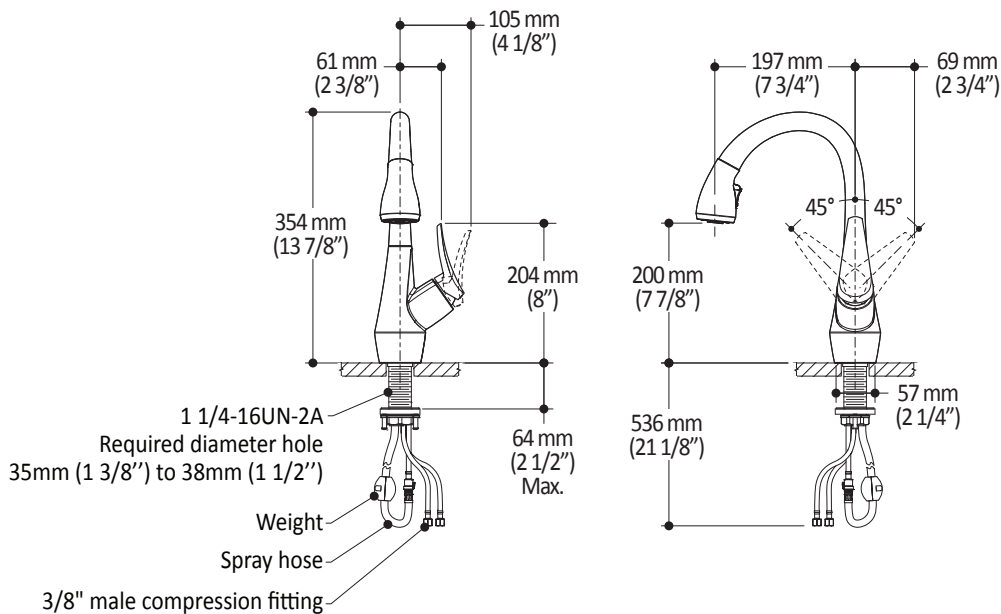

WARRANTY

Kalia Inc. guarantees all aspects of its products to be free of defects in material and workmanship for normal residential use. **Refer to the warranty included with the Kalia products for details.**

Product dimensions: