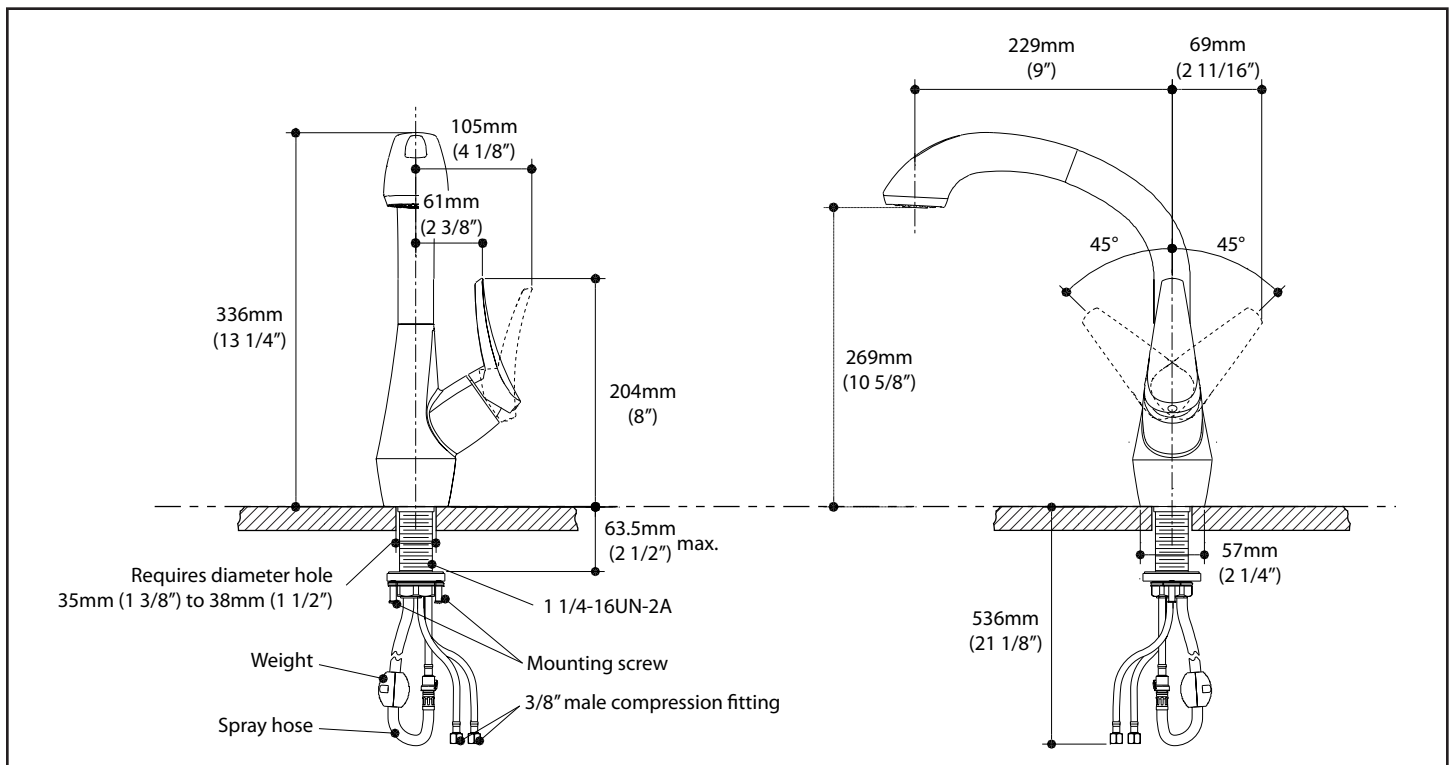

WARRANTY

The Kalia faucets carries a limited LIFETIME warranty to be free of defects in material and workmanship for normal residential use.