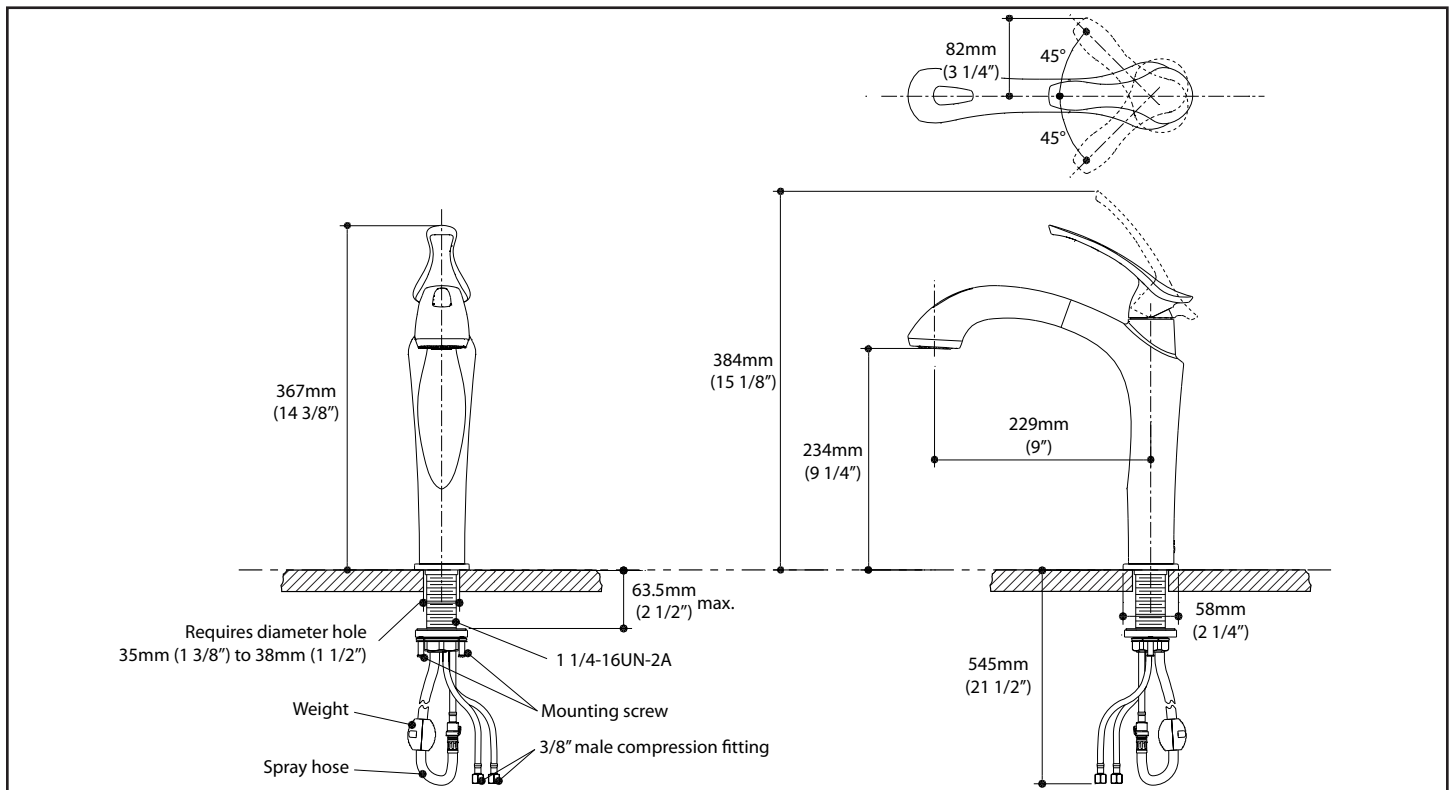

**Description**

- Solid brass construction
- Ceramic disc cartridge
- Ergonomic Pull out spray  
2 modes, regular stream or spray
- 3/8" Stainless Steel braided flexible supplies
- 120° swivel spout
- High quality 60" nylon hose with ball joint
- Single hole installation
- Integral check valves
- Quick installation system

**Maximum flow rate**

- 8.3 liters/min. (2.2 gallons/min.)

**Colors (Finishes)**

- Chrome: KF1034-110
- Stainless Steel PVD\*: KF1034-130

**Packaging**

- Dimensions: 645mm x 420mm x 90mm  
(25 3/8" x 16 5/8" x 3 1/2")
- Volume : 0.85 pi³ (0.024 m³)
- Total weight: 4.06 kg (8.95 lbs)

**Certifications**

*Specified model meets or exceeds the following.*

- ASME A112.18.1 / CSA B125.1
- ADA 
- NSF 61

**Accessories**

- Deck plate 266mm (10 1/2")  
Add 16mm (5/8") height when installed with deck plate.

- Chrome: AC1000-110
- Stainless Steel PVD\*: AC1000-130

**Installation Notes**

- Install this product according to the installation guide

**WARRANTY**

The Kalia faucets carries a limited LIFETIME warranty to be free of defects in material and workmanship for normal residential use.