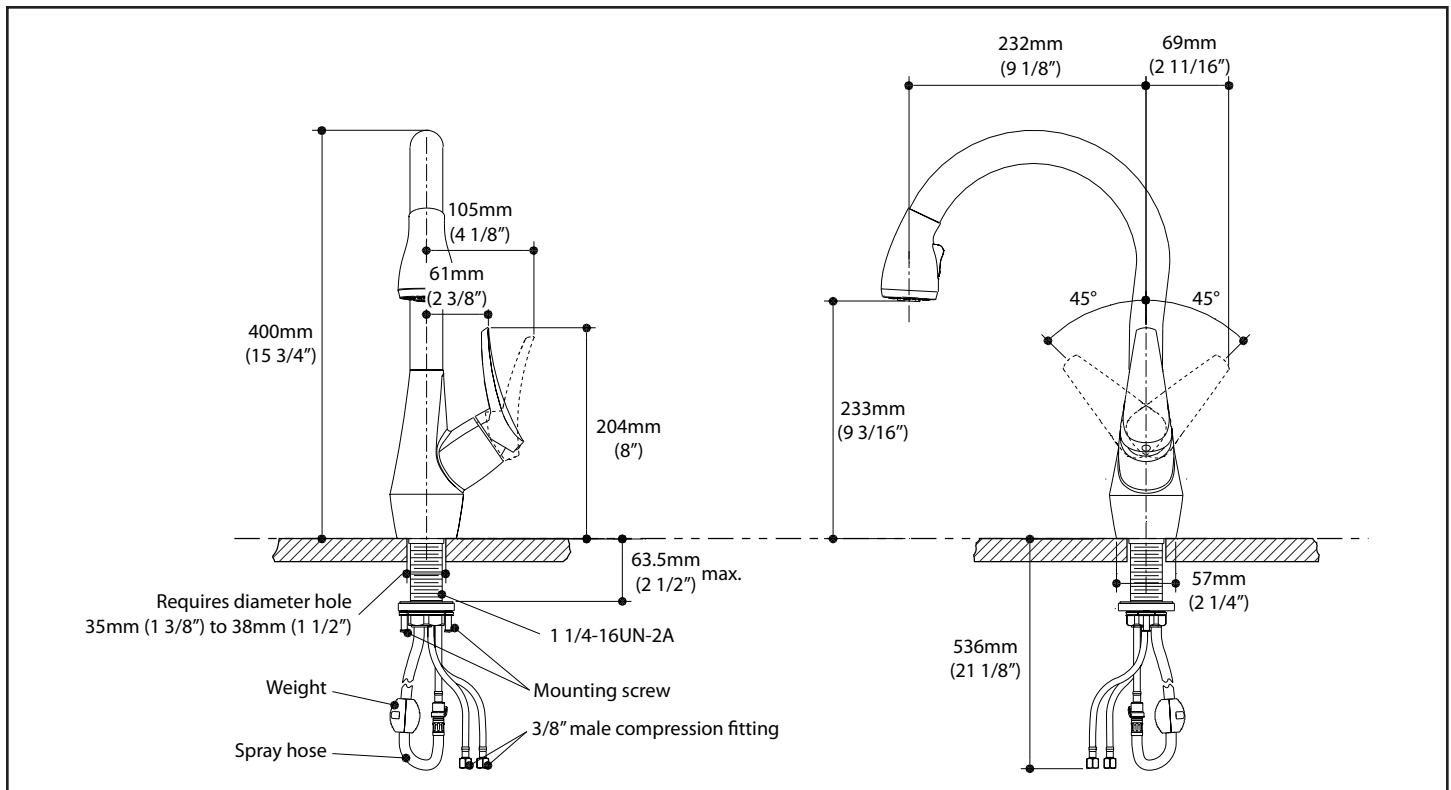

WARRANTY

The Kalia faucets carries a limited LIFETIME warranty to be free of defects in material and workmanship for normal residential use.