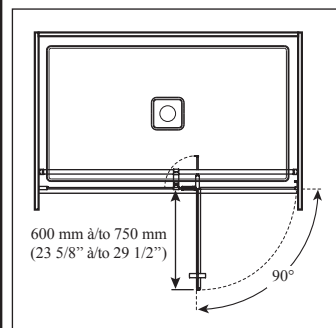

Important: Dimensions are approximated and are subject to changes. Please refer to the installation instructions.

Kalia

ONCE UPON A TIME...WATER®

1355, 2nd Street, Industrial Park
Sainte-Marie (Québec)
Canada G6E 1G9

T 418-387-9090
1-877-GO-KALIA (1-877-465-2542)
F 418-387-9089

KaliaStyle.com