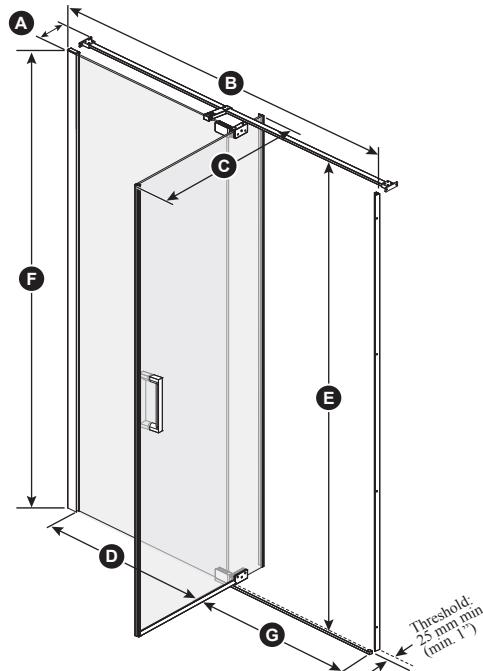

ONCE UPON A TIME...WATER®

DISTINK™ 60''

**DR1742
60'' Pivot Door**

SPECIFICATIONS

Features

- **Frameless** pivot 2-panel door for alcove shower
- Large adjustment up to 154 mm (6'')
- Ultra-strong stainless steel hinges placed at the top and bottom of the panel for sleek look
- Linear bracing bar with optimal clearance for rainheads
- 1956 mm (77'') panel height provides freedom of movement
- Door access: 595 to 722 mm (23 1/2'' to 28 1/2'')
- 200 mm (8'') ergonomic inside and outside handles
- Sealed magnet ensuring door to shut watertight
- 8 mm (5/16'') clear tempered glass **with Duraclean treatment** for easy maintenance
- Reversible unit
- The shower door is a one-person installation

INSTALLATION NOTES

Minimum threshold required for installation is 25 mm (1''). This product must be installed following the installation instructions provided.

WARRANTY

Kalia Inc. guarantees all aspects of its products to be free of defects in material and workmanship for normal residential use. **Refer to the warranty included with the Kalia products for details.**

DR1742-110-003/
Right opening shown

Template tool
included

Door dimensions

A	129 mm (5'')
B	1422 mm to 1575 mm (56'' à 62'')
C	Mobile panel: 830 mm (32 11/16'')
D	Fixed panel: 769 mm (30 1/4'')
E	1941.5 mm (76 7/16'')
F	Door Height: 1956 mm (77'')
G	595 to 722 mm (23 1/2'' to 28 1/2'')
H	600 mm to 750 mm (23 5/8'' to 29 1/2'')
I	Min. Clearance: 727 mm (28 5/8'')