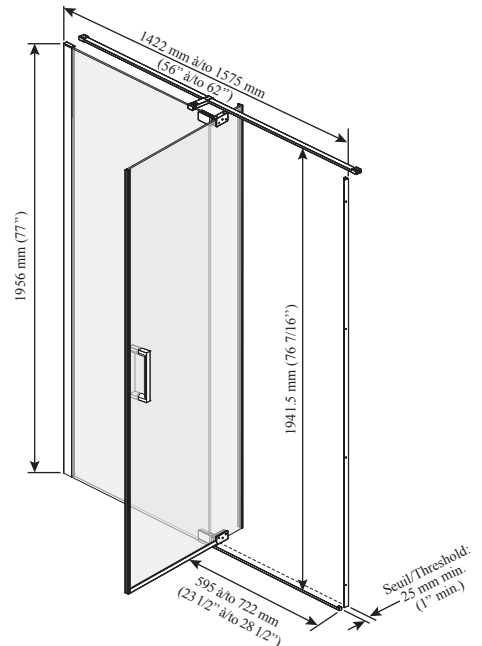

Important: Dimensions are approximated and are subject to changes. Please refer to the installation instructions.

Kalia

ONCE UPON A TIME...WATER®

1355, 2nd Street, Industrial Park
Sainte-Marie (Québec)
Canada G6E 1G9

T 418-387-9090
1-877-GO-KALIA (1-877-465-2542)
F 418-387-9089

KaliaStyle.com