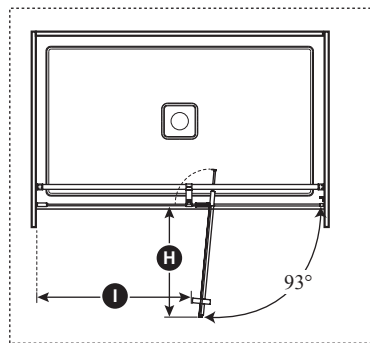

ONCE UPON A TIME...WATER®

DISTINK™ 60''

**DR1742
60'' Pivot Door**

SPECIFICATIONS

Features

- **Frameless** pivot 2-panel door for alcove shower
- Large adjustment up to 154 mm (6'')
- Ultra-strong stainless steel hinges placed at the top and bottom of the panel for sleek look
- Linear bracing bar with optimal clearance for rainheads
- 1956 mm (77'') panel height provides freedom of movement
- Door access: 595 to 722 mm (23 1/2'' to 28 1/2'')
- 200 mm (8'') ergonomic inside and outside handles
- Sealed magnet ensuring door to shut watertight
- 8 mm (5/16'') clear tempered glass **with Duraclean treatment** for easy maintenance
- Reversible unit
- The shower door is a one-person installation

INSTALLATION NOTES

Minimum threshold required for installation is 25 mm (1''). This product must be installed following the installation instructions provided.

WARRANTY

Kalia Inc. guarantees all aspects of its products to be free of defects in material and workmanship for normal residential use. **Refer to the warranty included with the Kalia products for details.**

DR1742-110-003/
Right opening shown

Template tool
included

Door dimensions

A	129 mm (5'')
B	1422 mm to 1575 mm (56'' à 62'')
C	Mobile panel: 830 mm (32 11/16'')
D	Fixed panel: 769 mm (30 1/4'')
E	1941.5 mm (76 7/16'')
F	Door Height: 1956 mm (77'')
G	595 to 722 mm (23 1/2'' to 28 1/2'')
H	600 mm to 750 mm (23 5/8'' to 29 1/2'')
I	Min. Clearance: 727 mm (28 5/8'')