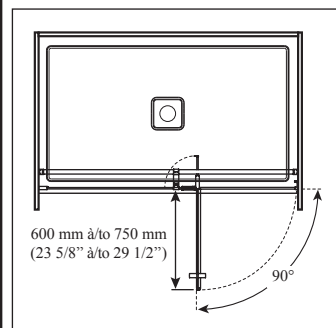

Important: Dimensions are approximated and are subject to changes. Please refer to the installation instructions.

Kalia

ONCE UPON A TIME...WATER®

1355, 2nd Street, Industrial Park
Sainte-Marie (Québec)
Canada G6E 1G9

T 418-387-9090
1-877-GO-KALIA (1-877-465-2542)
F 418-387-9089

KaliaStyle.com