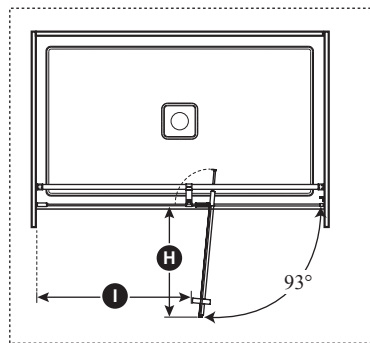

ONCE UPON A TIME...WATER®

DISTINK™ 54''

**DR1741
54'' Pivot Door**

SPECIFICATIONS

Features

- **Frameless** pivot 2-panel door for alcove shower
- Large adjustment up to 154 mm (6'')
- Ultra-strong stainless steel hinges placed at the top and bottom of the panel for sleek look
- Linear bracing bar with optimal clearance for rainheads
- 1956 mm (77'') panel height provides freedom of movement
- Door access: 595 to 722 mm (23 1/2'' to 28 1/2'')
- 200 mm (8'') ergonomic inside and outside handles
- Sealed magnet ensuring door to shut watertight
- 8 mm (5/16'') clear tempered glass **with Duraclean treatment** for easy maintenance
- Reversible unit
- The shower door is a one-person installation

Finish

Chrome:
- DR1741-110-XXX

Glass pattern

Clear tempered glass:
- DR1741-XXX-003

INSTALLATION NOTES

Minimum threshold required for installation is 25 mm (1''). This product must be installed following the installation instructions provided.

DR1741-110-003/
Right opening shown

Template tool
included

Door dimensions

A	129 mm (5'')
B	1270 mm to 1422 mm (50'' to 56'')
C	Mobile panel: 830 mm (32 11/16'')
D	Fixed panel: 617 mm (24 1/4'')
E	1941.5 mm (76 7/16'')
F	Door Height: 1956 mm (77'')
G	595 to 722 mm (23 1/2'' to 28 1/2'')
H	600 mm to 750 mm (23 5/8'' to 29 1/2'')
I	Min. Clearance: 575 mm (22 5/8'')