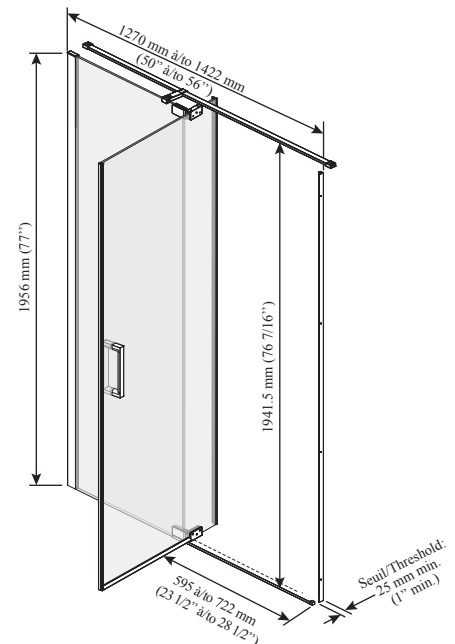

Important: Dimensions are approximated and are subject to changes. Please refer to the installation instructions.

Kalia

ONCE UPON A TIME...WATER®

1355, 2nd Street, Industrial Park
Sainte-Marie (Québec)
Canada G6E 1G9

T 418-387-9090
1-877-GO-KALIA (1-877-465-2542)
F 418-387-9089

KaliaStyle.com