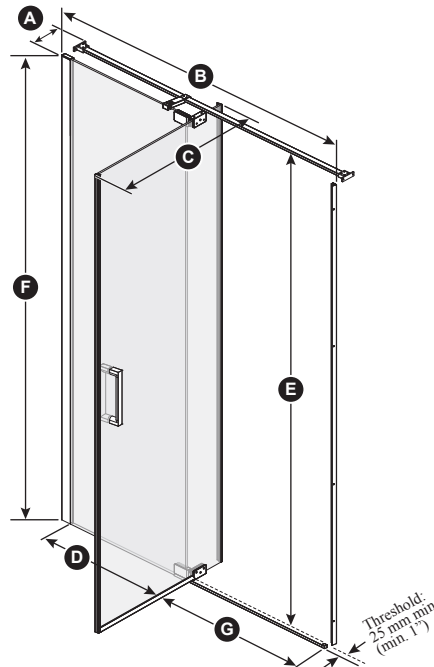

ONCE UPON A TIME...WATER®

DISTINK™ 54''

**DR1741
54'' Pivot Door**

SPECIFICATIONS

Features

- **Frameless** pivot 2-panel door for alcove shower
- Large adjustment up to 154 mm (6'')
- Ultra-strong stainless steel hinges placed at the top and bottom of the panel for sleek look
- Linear bracing bar with optimal clearance for rainheads
- 1956 mm (77'') panel height provides freedom of movement
- Door access: 595 to 722 mm (23 1/2'' to 28 1/2'')
- 200 mm (8'') ergonomic inside and outside handles
- Sealed magnet ensuring door to shut watertight
- 8 mm (5/16'') clear tempered glass **with Duraclean treatment** for easy maintenance
- Reversible unit
- The shower door is a one-person installation

Finish

Chrome:
- DR1741-110-XXX

Glass pattern

Clear tempered glass:
- DR1741-XXX-003

INSTALLATION NOTES

Minimum threshold required for installation is 25 mm (1''). This product must be installed following the installation instructions provided.

DR1741-110-003/
Right opening shown

Template tool
included

Door dimensions

A	129 mm (5'')
B	1270 mm to 1422 mm (50'' to 56'')
C	Mobile panel: 830 mm (32 11/16'')
D	Fixed panel: 617 mm (24 1/4'')
E	1941.5 mm (76 7/16'')
F	Door Height: 1956 mm (77'')
G	595 to 722 mm (23 1/2'' to 28 1/2'')
H	600 mm to 750 mm (23 5/8'' to 29 1/2'')
I	Min. Clearance: 575 mm (22 5/8'')