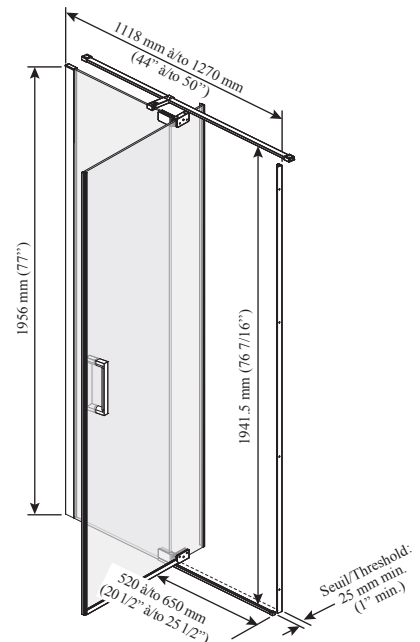

Important: Dimensions are approximated and are subject to changes. Please refer to the installation instructions.

Kalia

ONCE UPON A TIME...WATER®

1355, 2nd Street, Industrial Park
Sainte-Marie (Québec)
Canada G6E 1G9

T 418-387-9090
1-877-GO-KALIA (1-877-465-2542)
F 418-387-9089

KaliaStyle.com