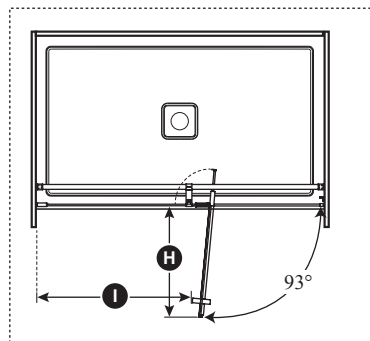

ONCE UPON A TIME...WATER®

DISTINK™ 48"

**DR1740
48" Pivot Door**

SPECIFICATIONS

Features

- **Frameless** pivot 2-panel door for alcove shower
- Large adjustment up to 154 mm (6")
- Ultra-strong stainless steel hinges placed at the top and bottom of the panel for sleek look
- Linear bracing bar with optimal clearance for rainheads
- 1956 mm (77") panel height provides freedom of movement
- Door access: 520 to 650 mm (20 1/2" to 25 1/2")
- 200 mm (8") ergonomic inside and outside handles
- Sealed magnet ensuring door to shut watertight
- 8 mm (5/16") clear tempered glass **with Duraclean treatment** for easy maintenance
- Reversible unit
- The shower door is a one-person installation

INSTALLATION NOTES

Minimum threshold required for installation is 25 mm (1"). This product must be installed following the installation instructions provided.

WARRANTY

Kalia Inc. guarantees all aspects of its products to be free of defects in material and workmanship for normal residential use. Refer to the warranty included with the Kalia products for details.

DR1740-110-003/
Right opening shown

Template tool included

Door dimensions

A	129 mm (5")
B	1118 mm to 1270 mm (44" to 50")
C	Mobile panel: 760 mm (29 15/16")
D	Fixed panel: 534 mm (21")
E	1941.5 mm (76 7/16")
F	Door Height: 1956 mm (77")
G	520 to 650 mm (20 1/2" to 25 1/2")
H	530 mm to 680 mm (20 7/8" to 26 3/4")
I	Min. Clearance: 495 mm (19 1/2")