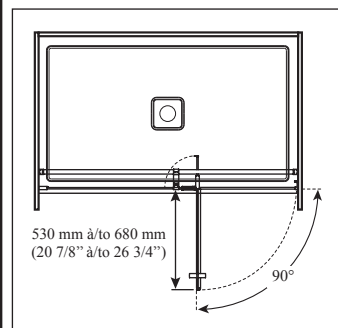

Important: Dimensions are approximated and are subject to changes. Please refer to the installation instructions.

Kalia

ONCE UPON A TIME...WATER®

1355, 2nd Street, Industrial Park
Sainte-Marie (Québec)
Canada G6E 1G9

T 418-387-9090
1-877-GO-KALIA (1-877-465-2542)
F 418-387-9089

KaliaStyle.com