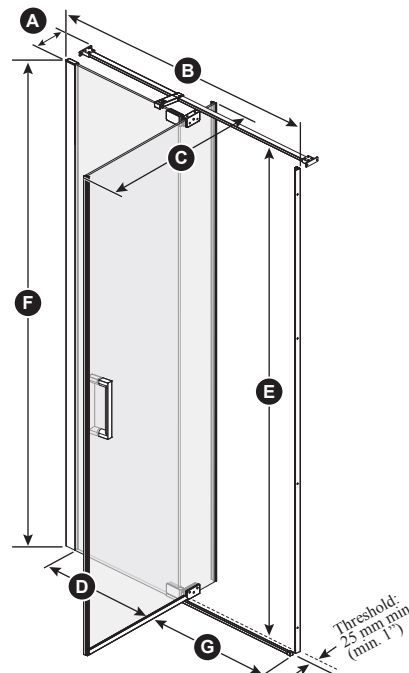

ONCE UPON A TIME...WATER®

DISTINK™ 48"

**DR1740
48" Pivot Door**

SPECIFICATIONS

Features

- **Frameless** pivot 2-panel door for alcove shower
- Large adjustment up to 154 mm (6")
- Ultra-strong stainless steel hinges placed at the top and bottom of the panel for sleek look
- Linear bracing bar with optimal clearance for rainheads
- 1956 mm (77") panel height provides freedom of movement
- Door access: 520 to 650 mm (20 1/2" to 25 1/2")
- 200 mm (8") ergonomic inside and outside handles
- Sealed magnet ensuring door to shut watertight
- 8 mm (5/16") clear tempered glass **with Duraclean treatment** for easy maintenance
- Reversible unit
- The shower door is a one-person installation

Finish

Chrome:
- DR1740-110-XXX

Glass pattern

Clear tempered glass:
- DR1740-XXX-003

This door can be installed with the following Kalia shower base(s) model(s):

- BW1088
- BW1095
- BW1279
- BW1098
- BW1212
- BW1549
- BW1550

INSTALLATION NOTES

Minimum threshold required for installation is 25 mm (1"). This product must be installed following the installation instructions provided.

WARRANTY

Kalia Inc. guarantees all aspects of its products to be free of defects in material and workmanship for normal residential use. Refer to the warranty included with the Kalia products for details.

DR1740-110-003/
Right opening shown

Template tool included

Door dimensions

A	129 mm (5")
B	1118 mm to 1270 mm (44" to 50")
C	Mobile panel: 760 mm (29 15/16")
D	Fixed panel: 534 mm (21")
E	1941.5 mm (76 7/16")
F	Door Height: 1956 mm (77")
G	520 to 650 mm (20 1/2" to 25 1/2")
H	530 mm to 680 mm (20 7/8" to 26 3/4")
I	Min. Clearance: 495 mm (19 1/2")