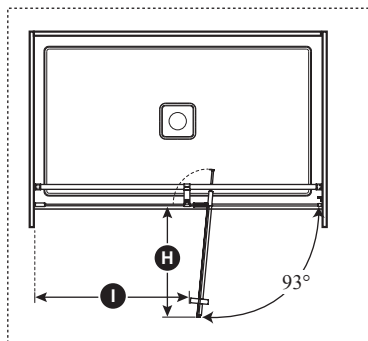

ONCE UPON A TIME...WATER®

DISTINK™ 42''

**DR1739
42'' Pivot Door**

SPECIFICATIONS

Features

- **Frameless** pivot 2-panel door for alcove shower
- Large adjustment up to 154 mm (6'')
- Ultra-strong stainless steel hinges placed at the top and bottom of the panel for sleek look
- Linear bracing bar with optimal clearance for rainheads
- 1956 mm (77'') panel height provides freedom of movement
- Door access: 520 to 650 mm (20 1/2'' to 25 1/2'')
- 200 mm (8'') ergonomic inside and outside handles
- Sealed magnet ensuring door to shut watertight
- 8 mm (5/16'') clear tempered glass **with Duraclean treatment** for easy maintenance
- Reversible unit
- The shower door is a one-person installation

Finish

Chrome:
- DR1739-110-XXX

Glass pattern

Clear tempered glass:
- DR1739-XXX-003

INSTALLATION NOTES

Minimum threshold required for installation is 25 mm (1''). This product must be installed following the installation instructions provided.

DR1739-110-003/
Right opening shown

Template tool
included

Door dimensions	
A	129 mm (5'')
B	965 mm to 1118 mm (38'' to 44'')
C	Mobile panel: 760 mm (29 15/16'')
D	Fixed panel: 385 mm (15'')
E	1941.5 mm (76 7/16'')
F	Door Height: 1956 mm (77'')
G	520 to 650 mm (20 1/2'' to 25 1/2'')
H	530 mm to 680 mm (20 7/8'' to 26 3/4'')
I	Min. Clearance: 342 mm (13 1/2'')