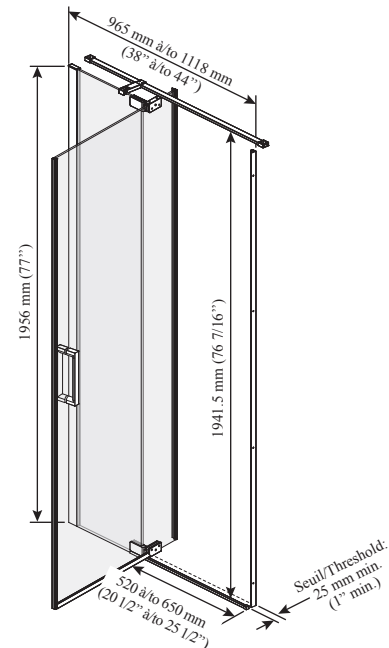

Important: Dimensions are approximated and are subject to changes. Please refer to the installation instructions.

Kalia

ONCE UPON A TIME...WATER®

1355, 2nd Street, Industrial Park
Sainte-Marie (Québec)
Canada G6E 1G9

T 418-387-9090
1-877-GO-KALIA (1-877-465-2542)
F 418-387-9089

KaliaStyle.com