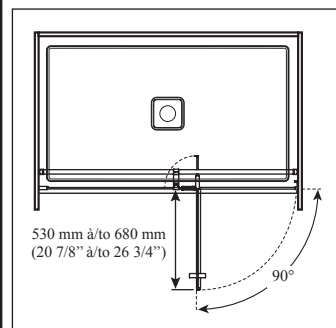

Important: Dimensions are approximated and are subject to changes. Please refer to the installation instructions.

Kalia

ONCE UPON A TIME...WATER®

1355, 2nd Street, Industrial Park
Sainte-Marie (Québec)
Canada G6E 1G9

T 418-387-9090
1-877-GO-KALIA (1-877-465-2542)
F 418-387-9089

KaliaStyle.com