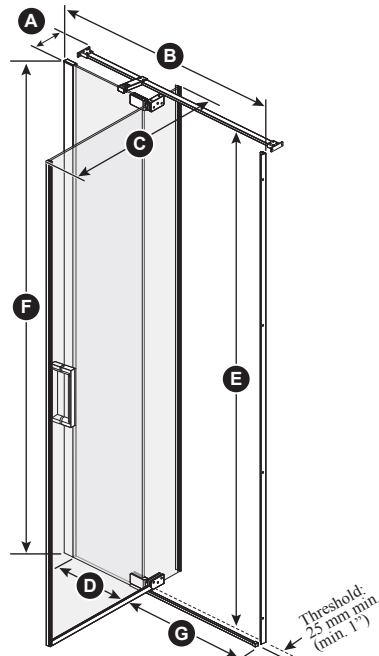

ONCE UPON A TIME...WATER®

DISTINK™ 42''

**DR1739
42'' Pivot Door**

SPECIFICATIONS

Features

- **Frameless** pivot 2-panel door for alcove shower
- Large adjustment up to 154 mm (6'')
- Ultra-strong stainless steel hinges placed at the top and bottom of the panel for sleek look
- Linear bracing bar with optimal clearance for rainheads
- 1956 mm (77'') panel height provides freedom of movement
- Door access: 520 to 650 mm (20 1/2'' to 25 1/2'')
- 200 mm (8'') ergonomic inside and outside handles
- Sealed magnet ensuring door to shut watertight
- 8 mm (5/16'') clear tempered glass **with Duraclean treatment** for easy maintenance
- Reversible unit
- The shower door is a one-person installation

Finish

Chrome:
- DR1739-110-XXX

Glass pattern

Clear tempered glass:
- DR1739-XXX-003

INSTALLATION NOTES

Minimum threshold required for installation is 25 mm (1''). This product must be installed following the installation instructions provided.

DR1739-110-003/
Right opening shown

Template tool
included

Door dimensions	
A	129 mm (5'')
B	965 mm to 1118 mm (38'' to 44'')
C	Mobile panel: 760 mm (29 15/16'')
D	Fixed panel: 385 mm (15'')
E	1941.5 mm (76 7/16'')
F	Door Height: 1956 mm (77'')
G	520 to 650 mm (20 1/2'' to 25 1/2'')
H	530 mm to 680 mm (20 7/8'' to 26 3/4'')
I	Min. Clearance: 342 mm (13 1/2'')