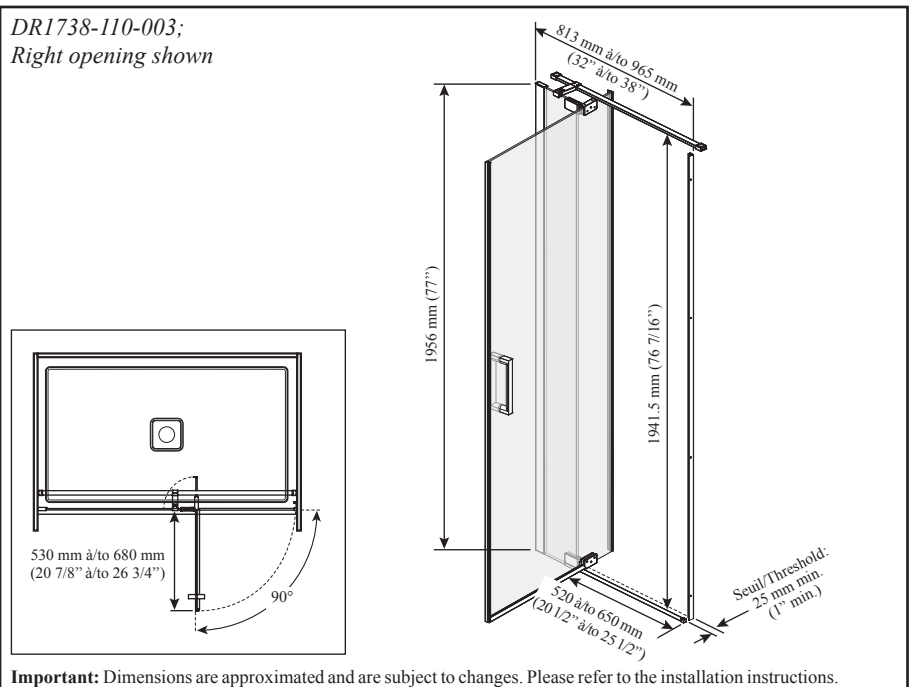

WARRANTY

Kalia Inc. guarantees all aspects of its products to be free of defects in material and workmanship for normal residential use. **Refer to the warranty included with the Kalia products for details.**

*DR1738-110-003;
Right opening shown*