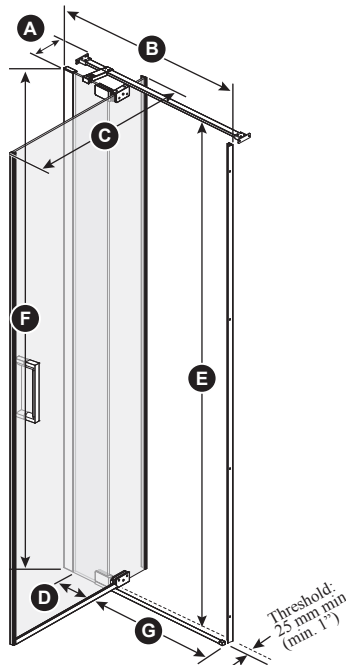

ONCE UPON A TIME...WATER®

**DISTINK™ 36"**

**DR1738  
36" Pivot Door**

**SPECIFICATIONS**

**Features**

- **Frameless** pivot 2-panel door for alcove shower
- Large adjustment up to 154 mm (6")
- Ultra-strong stainless steel hinges placed at the top and bottom of the panel for sleek look
- Linear bracing bar with optimal clearance for rainheads
- 1956 mm (77") panel height provides freedom of movement
- Door access: 520 to 650 mm (20 1/2" to 25 1/2")
- 200 mm ( 8") ergonomic inside and outside handles
- Sealed magnet ensuring door to shut watertight
- 8 mm (5/16") clear tempered glass **with Duraclean treatment** for easy maintenance
- Reversible unit
- The shower door is a one-person installation

**Finish**

Chrome:  
- DR1738-110-XXX

**Glass pattern**

Clear tempered glass:  
- DR1738-XXX-003

*This door can be installed with the following Kalia shower base(s) model(s):*  
• BW1226 • BW1755

**INSTALLATION NOTES**

Minimum threshold required for installation is 25 mm (1"). This product must be installed following the installation instructions provided.

**WARRANTY**

Kalia Inc. guarantees all aspects of its products to be free of defects in material and workmanship for normal residential use. **Refer to the warranty included with the Kalia products for details.**

DR1738-110-003/  
Right opening shown

Template tool included

**Important:** Dimensions are approximated and are subject to changes. Please refer to the installation instructions.

**Door dimensions**

<b>A</b>	129 mm (5")
<b>B</b>	813 mm to 965 mm (32" to 38")
<b>C</b>	Mobile panel: 760 mm (29 15/16")
<b>D</b>	Fixed panel: 230 mm (9")
<b>E</b>	1941.5 mm (76 7/16")
<b>F</b>	Door Height: 1956 mm (77")
<b>G</b>	520 to 650 mm (20 1/2" to 25 1/2")
<b>H</b>	530 mm to 680 mm (20 7/8" to 26 3/4")
<b>I</b>	Min. Clearance: 190 mm (7 1/2")