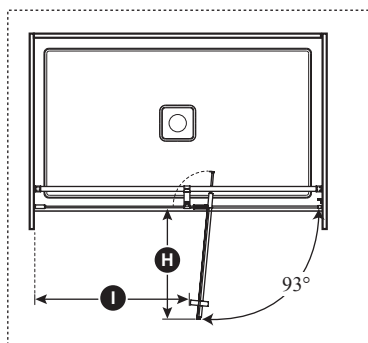

ONCE UPON A TIME...WATER®

**DISTINK™ 36"**

**DR1738  
36" Pivot Door**

**SPECIFICATIONS**

**Features**

- **Frameless** pivot 2-panel door for alcove shower
- Large adjustment up to 154 mm (6")
- Ultra-strong stainless steel hinges placed at the top and bottom of the panel for sleek look
- Linear bracing bar with optimal clearance for rainheads
- 1956 mm (77") panel height provides freedom of movement
- Door access: 520 to 650 mm (20 1/2" to 25 1/2")
- 200 mm ( 8") ergonomic inside and outside handles
- Sealed magnet ensuring door to shut watertight
- 8 mm (5/16") clear tempered glass **with Duraclean treatment** for easy maintenance
- Reversible unit
- The shower door is a one-person installation

DR1738-110-003/  
Right opening shown

Template tool included

**Important:** Dimensions are approximated and are subject to changes. Please refer to the installation instructions.

**Door dimensions**

<b>A</b>	129 mm (5")
<b>B</b>	813 mm to 965 mm (32" to 38")
<b>C</b>	Mobile panel: 760 mm (29 15/16")
<b>D</b>	Fixed panel: 230 mm (9")
<b>E</b>	1941.5 mm (76 7/16")
<b>F</b>	Door Height: 1956 mm (77")
<b>G</b>	520 to 650 mm (20 1/2" to 25 1/2")
<b>H</b>	530 mm to 680 mm (20 7/8" to 26 3/4")
<b>I</b>	Min. Clearance: 190 mm (7 1/2")