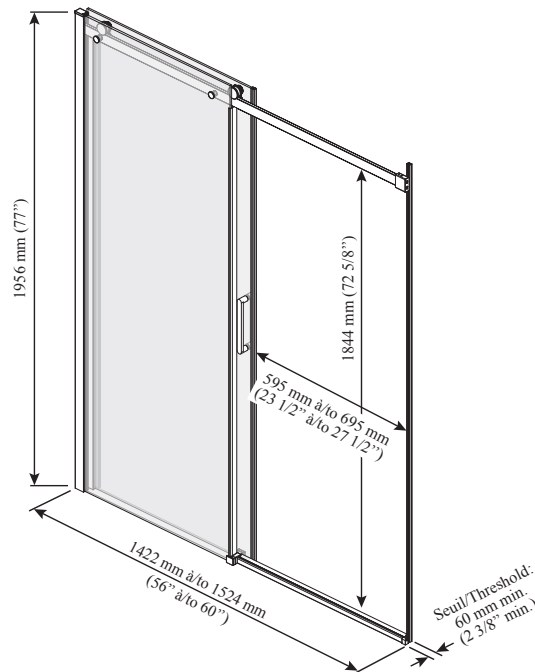

Features

- **Frameless** sliding shower door for alcove shower
- Ultra-smooth rolling system
- Hidden anti-jump system without friction
- Strong rail with inner integrated stopper for a refined look
- Closure with cushioned magnetic seals for an airtight and sound absorption
- Removable central guide for easy maintenance
- 8 mm (5/16'') clear tempered glass
- 1956 mm (77'') panel height provides freedom of movement
- Door access: 595 to 695 mm (23 1/2'' to 27 1/2'')
- 223 mm (8 3/4'') ergonomic inside and outside handles
- Reversible unit

This door can be installed with the following Kalia shower base(s) model(s);

- BW1213 • BW1107
- BW1228 • BW1079
- BW1458 • BW1457
- BW1414 • BW1415
- BW1282 • BW1097
- BW1096

INSTALLATION NOTES

Minimum threshold required for installation is 60 mm (2 3/8''). This product must be installed following the installation instructions provided.

*DR1736-XXX-000;
Right-opening shown*

Important: Dimensions are approximated and are subject to changes. Please refer to the installation instructions.