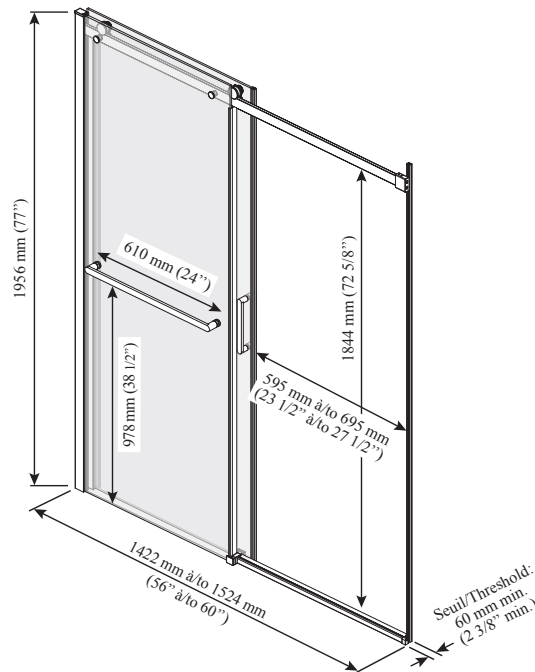

#### Features

- **Frameless** sliding shower door for alcove shower
- Ultra-smooth rolling system
- Hidden anti-jump system without friction
- Strong rail with inner integrated stopper for a refined look
- Closure with cushioned magnetic seals for an airtight and sound absorption
- Removable central guide for easy maintenance
- 8 mm (5/16'') clear tempered glass
- 1956 mm (77'') panel height provides freedom of movement
- Door access: 595 to 695 mm (23 1/2'' to 27 1/2'')
- 223 mm (8 3/4'') ergonomic inside and outside handles
- Reversible unit
- 610 mm (24'') towel bar included

#### Towel bar

- DR1736-XXX-XXX-001

*This door can be installed with the following Kalia shower base(s) model(s);*

- BW1213
- BW1228
- BW1458
- BW1414
- BW1282
- BW1096
- BW1107
- BW1079
- BW1457
- BW1415
- BW1097

#### INSTALLATION NOTES

Minimum threshold required for installation is 60 mm (2 3/8''). This product must be installed following the installation instructions provided.

DR1736-110-000-001;  
Right-opening shown

**Important:** Dimensions are approximated and are subject to changes. Please refer to the installation instructions.