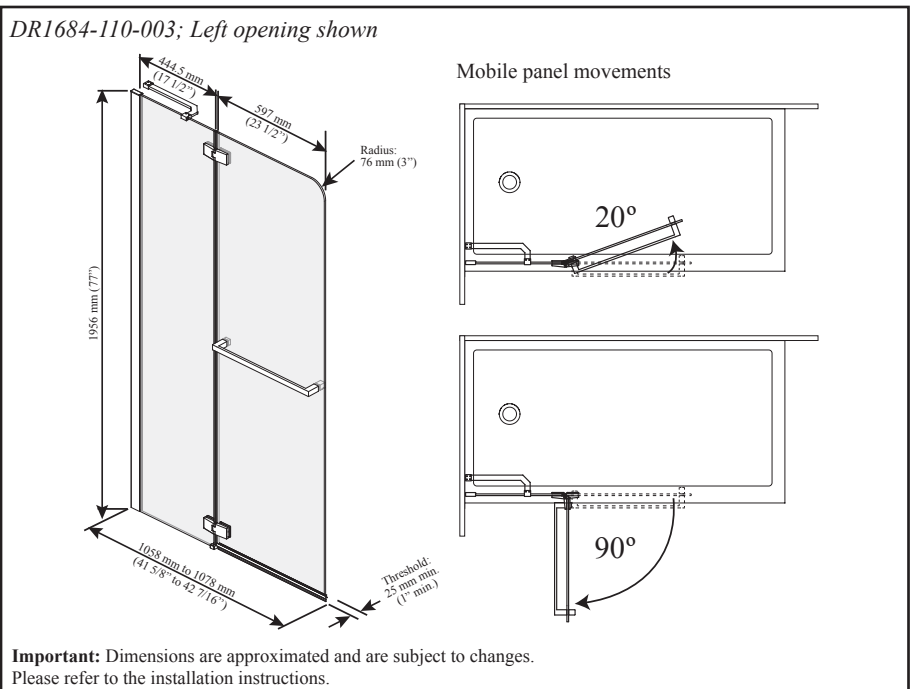

ONCE UPON A TIME...WATER®

PRATIKA™

DR1684

Pivot shower shield with fixed panel

SPECIFICATIONS

Features

- **Frameless** pivot shower shield with fixed panel
- Small fixed panel allows easy access to faucets without splashing
- Articulated shield pivoting 90° outwards and 20° inwards to direct the water inwards
- 535 mm (21") towel bar with inner knob for a easier handling
- Sturdy bracing bar with minimal clearance for rainheads
- PVC seal to prevent water splashes
- Modern hinges
- 5/16" (8 mm) clear tempered glass with **Duraclean treatment** for easy cleaning
- 1956 mm (77") panel height
- Ideal for smaller bathroom configuration
- Reversible unit
- 25 mm (1") adjustment mechanism

Finishes

- Chrome :
 - DR1684-110-XXX

Glass pattern

- Clear tempered glass:
 - DR1684-XXX-003

Clear

Packaging

- **Dimensions:**
2050 mm x 665 mm x 90 mm
(80 11/16" x 26 3/16" x 3 9/16")
- **Total weight:**
47 kg (104 lb)

Installation Notes

Minimum threshold required for installation is 25 mm (1"). This product must be installed following the installation instructions provided.

WARRANTY

Kalia Inc. guarantees all aspects of its products to be free of defects in material and workmanship for normal residential use. **Refer to the warranty included with the Kalia products for details.**