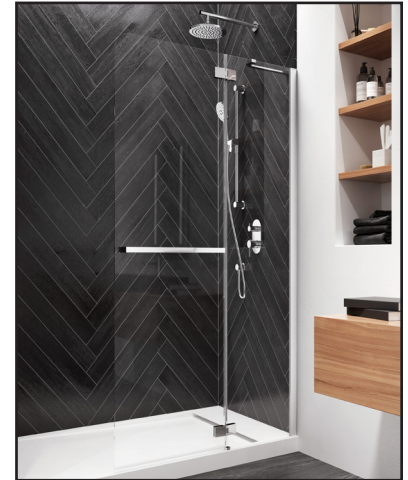

ONCE UPON A TIME...WATER®

PRATIKA™

DR1684

Pivot shower shield with fixed panel

SPECIFICATIONS

Features

- **Frameless** pivot shower shield with fixed panel
- Small fixed panel allows easy access to faucets without splashing
- Articulated shield pivoting 90° outwards and 20° inwards to direct the water inwards
- 535 mm (21") towel bar with inner knob for a easier handling
- Sturdy bracing bar with minimal clearance for rainheads
- PVC seal to prevent water splashes
- Modern hinges
- 5/16" (8 mm) clear tempered glass with **Duraclean treatment** for easy cleaning
- 1956 mm (77") panel height
- Ideal for smaller bathroom configuration
- Reversible unit
- 25 mm (1") adjustment mechanism

Finishes

- Chrome :
 - DR1684-110-XXX

Glass pattern

- Clear tempered glass:
 - DR1684-XXX-003

Clear

Packaging

- **Dimensions:**
2050 mm x 665 mm x 90 mm
(80 11/16" x 26 3/16" x 3 9/16")
- **Total weight:**
47 kg (104 lb)