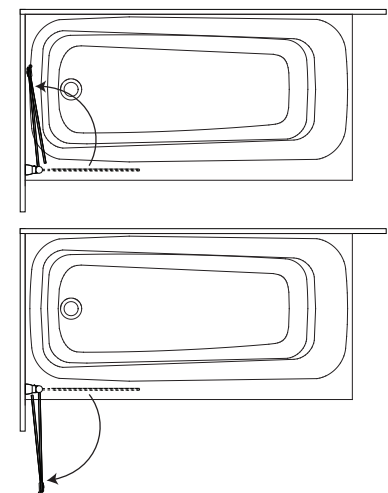

Features

- **Frameless** pivot bath shield
- Articulated double pivot door allowing full access to the tub
- 25 mm (1") adjustment
- 6 mm (1/4") clear tempered glass
- Reversible unit
- 1423 mm (56") door height

DR1450-XXX-XXX; Left opening shown

1st panel movement

2nd panel movement

Important: Dimensions are approximated and are subject to changes. Please refer to the installation instructions.