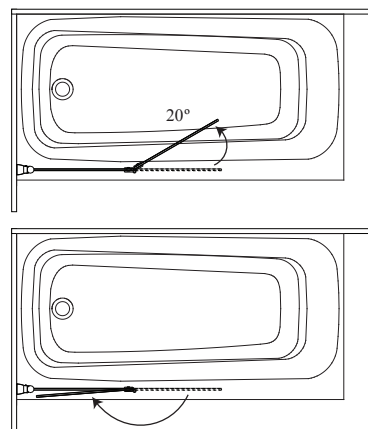

Features

- **Frameless** pivot bath shield
- Articulated double pivot door allowing full access to the tub
- 25 mm (1") adjustment
- 6 mm (1/4") clear tempered glass
- Reversible unit
- 1423 mm (56") door height

DR1450-XXX-XXX; Left opening shown

1st panel movement

2nd panel movement

Important: Dimensions are approximated and are subject to changes. Please refer to the installation instructions.