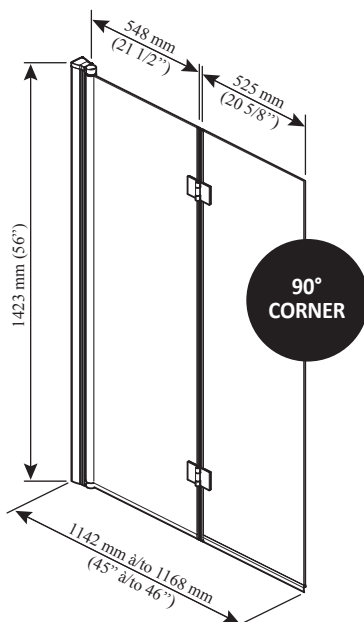

Features

- **Frameless** pivot bath shield
- Articulated double pivot door allowing full access to the tub
- 25 mm (1") adjustment
- 6 mm (1/4") clear tempered glass
- Reversible unit
- 1423 mm (56") door height

DR1450-XXX-XXX; Left opening shown

1st panel movement

2nd panel movement

Important: Dimensions are approximated and are subject to changes. Please refer to the installation instructions.