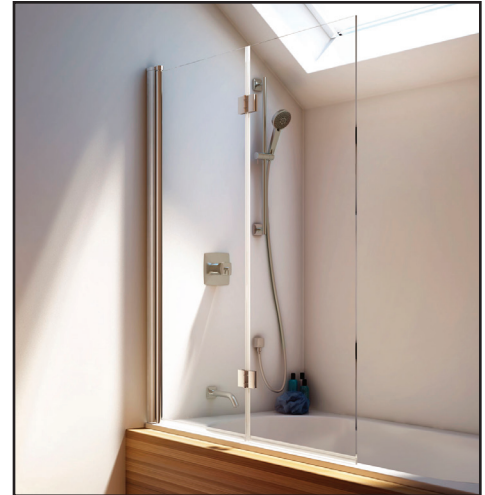

Features

- **Frameless** pivot bath shield
- Articulated double pivot door allowing full access to the tub
- 25 mm (1") adjustment
- 6 mm (1/4") clear tempered glass
- Reversible unit
- 1423 mm (56") door height

Finish

Chrome:
- DR1450-110-XXX

Brushed Nickel :
- DR1450-120-XXX

Matte Black:
- DR1450-160-XXX

Glass patternn

Clear tempered glass:
- DR1450-XXX-000

INSTALLATION NOTES

This product must be installed following the installation instructions provided.

DR1450-XXX-XXX; Left opening shown

1st panel movement

2nd panel movement

Important: Dimensions are approximated and are subject to changes. Please refer to the installation instructions.